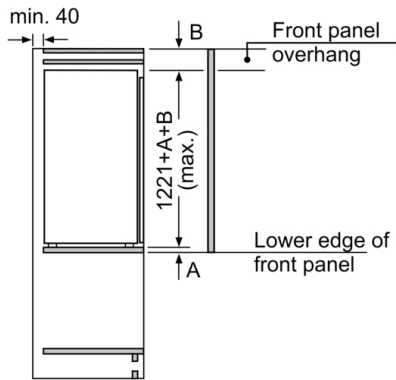

**Serie | 6, built-in fridge with freezer section,
122.5 x 56 cm, flat hinge
KIL42AFF0K**

measurements in mm