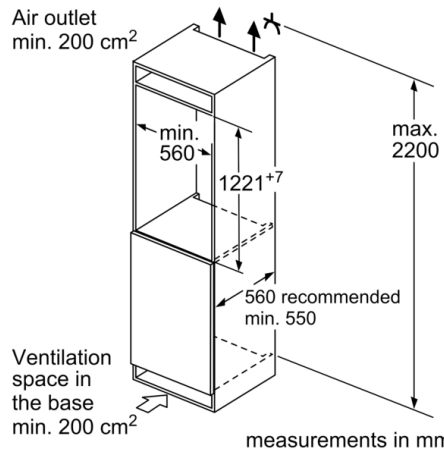

measurements in mm