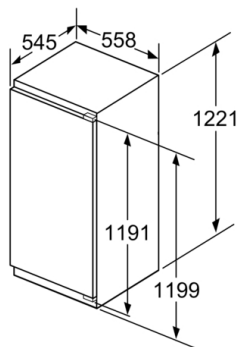

measurements in mm

measurements in mm

Recommended gap dimensions for flat hinges