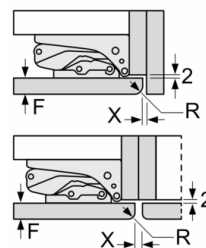

F	R	X
16-19	0-3	2.5	3
	2-3	2.5	
21	0-1	3	3
	2-3	2.5	
22	0	4	3
	1	3.5	
	2-3	3	

The gap dimensions recommended in the table must be adhered to in order to ensure that appliance doors do not collide with anything when they are opened, and to avoid causing damage to kitchen units.