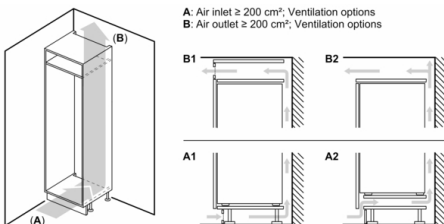

Maximal permissible weight of the unit fronts

	A	B	C
1500-1750	22	22	
720-1400	19	19	
A1	15	19	
A2	15	19