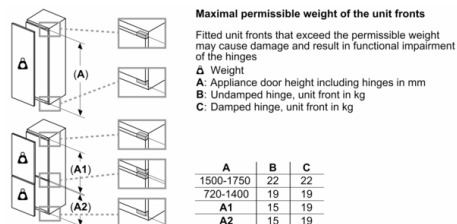

Maximal permissible weight of the unit fronts

	A	B	C
1500-1750	22	22	
720-1400	19	19	
A1	15	19	
A2	15	19