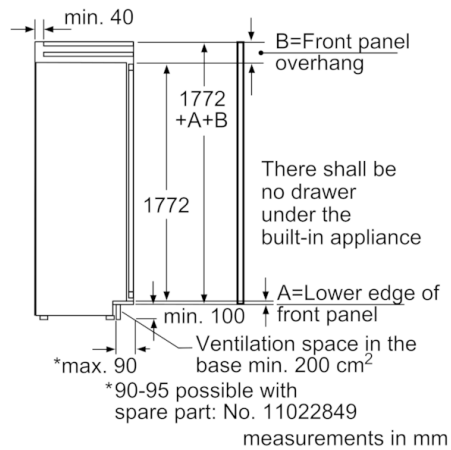

Technical information

- Door right hinged, reversible
- Climate class SN-T
- Connected load: 120 W
- 220 - 240 V

Appliance Dimension

- Dimensions: 177.2 cm (H) x 55.6 cm (W) x 54.5 cm (D)

Supplied accessories

- egg tray
- Total gross capacity: 316 l
- Gross fridge capacity: 316 l

**Serie | 8, built-in fridge, 177.5 x 56 cm
KIF42P61HK**

measurements in mm
Recommended gap dimensions for flat hinges

F	R	X
16-19	0-3	2.5
20	0-1	3
	2-3	2.5
21	0-1	3
	2-3	2.5
22	0	4
	1	3.5
	2-3	3

The gap dimensions recommended in the table must be adhered to in order to ensure that appliance doors do not collide with anything when they are opened, and to avoid causing damage to kitchen units.