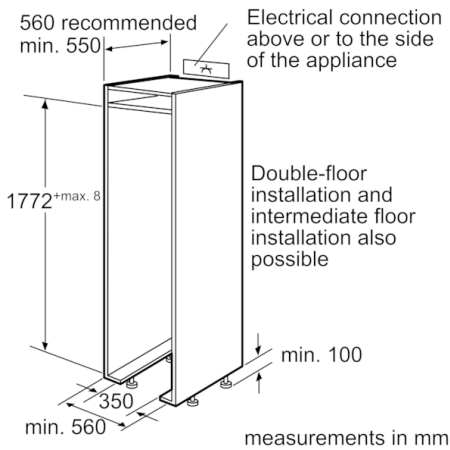

Fridge section

- Net fridge capacity: 299 litres
- Net fridge capacity: 223 litres
- 7 safety glass shelves of which 3 are height adjustable
- 4 full extension drawers
- Dairy compartment
- 4 door bins, therfor 1 extra deep with divider and 3 with EasyLift

Technical information

- Door right hinged, reversible
- Climate class SN-T
- Connected load: 120 W
- 220 - 240 V

Appliance Dimension

- Dimensions: 177.2 cm (H) x 55.6 cm (W) x 54.5 cm (D)

Supplied accessories

- egg tray
- Total gross capacity: 316 l
- Gross fridge capacity: 316 l

**Serie | 8, built-in fridge, 177.5 x 56 cm
KIF42P61HK**

measurements in mm
Recommended gap dimensions for flat hinges

F	R	X
16-19	0-3	2.5
20	0-1	3
	2-3	2.5
21	0-1	3
	2-3	2.5
22	0	4
	1	3.5
	2-3	3

The gap dimensions recommended in the table must be adhered to in order to ensure that appliance doors do not collide with anything when they are opened, and to avoid causing damage to kitchen units.