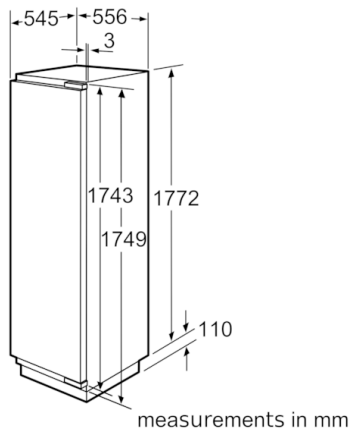

Technical information

- Door right hinged, reversible
- Climate class SN-T
- Connected load: 120 W
- 220 - 240 V

Appliance Dimension

- Dimensions: 177.2 cm (H) x 55.6 cm (W) x 54.5 cm (D)

Supplied accessories

- egg tray
- Total gross capacity: 316 l
- Gross fridge capacity: 316 l

**Serie | 8, built-in fridge, 177.5 x 56 cm
KIF42P61HK**

measurements in mm
Recommended gap dimensions for flat hinges

F	R	X
16-19	0-3	2.5
20	0-1	3
	2-3	2.5
21	0-1	3
	2-3	2.5
22	0	4
	1	3.5
	2-3	3

The gap dimensions recommended in the table must be adhered to in order to ensure that appliance doors do not collide with anything when they are opened, and to avoid causing damage to kitchen units.