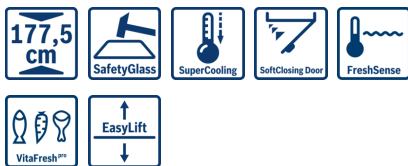

**Serie | 8, built-in fridge, 177.5 x 56 cm
KIF42P61HK**

Included accessories

2 x egg tray

The refrigerator with VitaFresh pro 0°C and A++ rating: keeps your food fresh up to 3 times as long - cools very efficiently.

Technical data

Built-in / Free-standing :	Built-in
Number of compressors :	1
Number of independent cooling systems :	2
Width of the product (mm) :	556
Height (mm) :	1772
Depth of the product :	545
Net weight (kg) :	81.387
Required niche size for installation (HxWxD) :	1775.0 x 560 x 550
Door panel options :	Not possible
Door hinge :	Right reversible
Number of Adjustable Shelves in fridge compartment :	3
Shelves for Bottles :	Yes
Frost free system :	No
Interior ventilator :	Yes
Reversible Door Hinge :	Yes
Length electrical supply cord (cm) :	230
Noise level (dB(A) re 1 pW) :	39
Multi-Flow Air Tower :	No
Economy setting :	No
Cold technology :	1 compressor/2 cold circuits
Fast cooling switch :	Yes
Temperature Controlled Drawer :	No
Humidity Control Drawer :	No
Number of Door Bins - Refrigerator :	4
Door bin adjustability - Refrigerator :	No
Tilt-out door bins in fridge :	No
Gallon Storage :	Yes
Number of Gallon storage :	1
No. of shelves in fridge :	7
Motorized Shelf :	No
Material of the shelves :	Glas, plastic
Door opened indicator freezer :	Yes
Connection Rating (W) :	120
Current (A) :	10
Voltage (V) :	220-240
Frequency (Hz) :	50
Approval certificates :	CE, VDE
Main colour of product :	White
Door panel options :	Not possible
Installation typology :	Full-integrated
Noise level (dB(A) re 1 pW) :	39
Energy Star Qualified :	No
Plug type :	GB plug
Required cutout/niche size for installation (in) :	x x
Dimensions of the packed product (in) :	77.95 x 24.80 x 25.98
Net weight (lbs) :	179
Gross weight (lbs) :	191