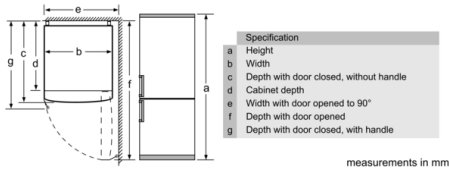

Supplied accessories

- NoFrost
- 3 transparent freezer drawers
- SuperFreeze with automatic switch off
- Freezing calendar
- Freezing capacity: 14 kg in 24 hours
- Storage time in power failure: 16 H
- Visual and acoustic Warning System

Features

- Optical and acoustic door open warning system
- egg tray, 1 x ice cube tray

Serie | 4, Variostyle basic appliance without colored door, 186 x 60 cm KGN36IJ3CK

Appliance name	a	b	c	d	e	f	g
KGN36 (Inner handle)	1860	600	660	590	600	1210	660
KGN36 (Outer handle)	1860	600	660	590	640	1210	700