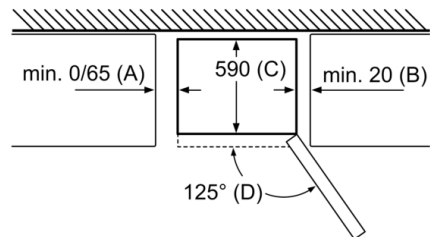

Features

- Optical and acoustic door open warning system
- egg tray, 1 x ice cube tray

Serie | 4, Variostyle basic appliance without colored door, 186 x 60 cm KGN36IJ3CK

Appliance name	a	b	c	d	e	f	g
KGN36 (Inner handle)	1860	600	660	590	600	1210	660
KGN36 (Outer handle)	1860	600	660	590	640	1210	700

Appliance name	A	B	C	D
KGN33, 36, 39, 46, 49	0/65	20	590	125
KGF39, 49	0/65	20	590	125

Dimension A:
In models with vertical integrated handles, in order to open easily, a minimum distance of 65 mm is needed.