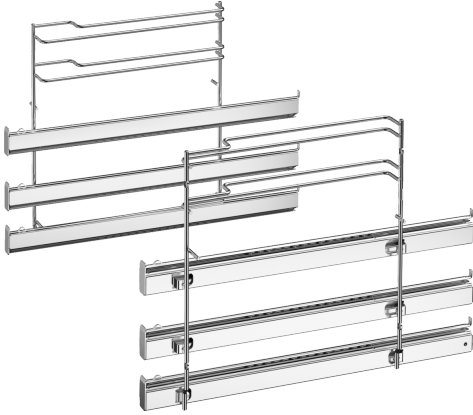

Full extension rails, 3-level HEZ638D30

Dimensions of the packed product (HxWxD): 90 x 310 x 410 mm
Pallet dimensions: 100.0 x 80.0 x 120.0
Standard number of units per pallet: 50
Net weight: 3.2 kg
Gross weight: 3.5 kg