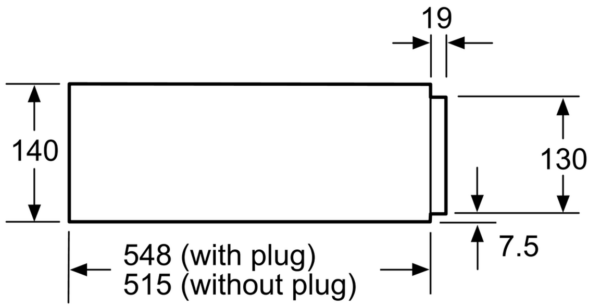

Series 8, warming drawer, 60 x 14 cm, Black
BIC630NB1B