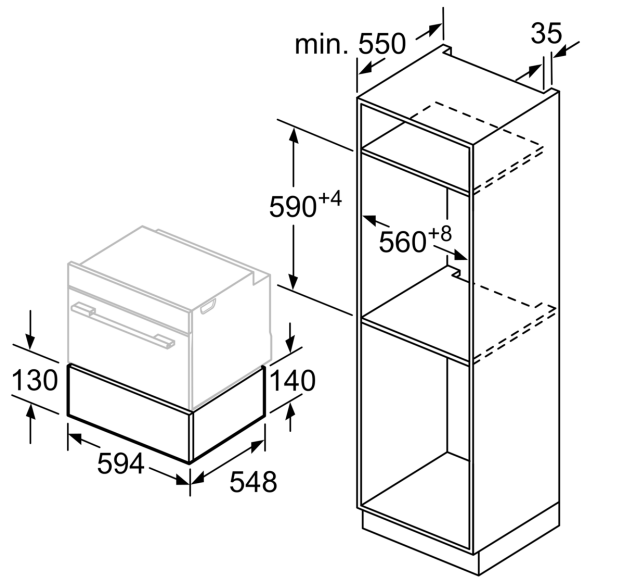

---

Built-in / Free-standing: ..... Built-in  
Maximum number of plates: ..... 12  
Maximum number of espresso cups: ..... 64  
Dimensions: ..... 140 x 594 x 548 mm  
Dimensions of the packed product (HxWxD): ..... 210 x 650 x 670 mm  
Min. required niche size for installation (HxWxD): ..... 140 x 560 x 550 mm  
Time control: ..... No  
Fuse protection: ..... 10 A  
Voltage: ..... 220-240 V  
Frequency: ..... 60; 50 Hz  
Plug type: ..... GB plug  
Required cutout/niche size for installation (in): ..... X  
Dimensions of the packed product: ..... 8.26 x 25.59 x 26.37  
Net weight: ..... 34.000 lbs  
Gross weight: ..... 38.000 lbs  
Length electrical supply cord: ..... 150.0 cm  
Min. required niche size for installation (HxWxD): ..... 140 x 560 x 550 mm  
Dimensions: ..... 140 x 594 x 548 mm  
Dimensions of the packed product (HxWxD): ..... 210 x 650 x 670 mm  
Net weight: ..... 15.4 kg  
Gross weight: ..... 17.4 kg

---

**Series 8, warming drawer, 60 x 14  
cm, Black  
BIC630NB1B**

**The 14 cm multifunctional warming  
drawer: for pre-heating plates, keeping  
food warm and low temperature cooking.**

---

- Heating plate made of toughened glass
- Temperature control in 4 levels: ca. 40 °C - 80 °C (glass surface temperature)

**Design:**

- Loading up to 25 kg
- Max. loading espresso cups: 64 PC or Max. loading plates: 12 PC

**Technical Information:**

- 20A single phase connection
- 140 mm x 594 mm x 548 mm
- Niche dimension (hwxwd): 140 mm x 560 mm - 568 mm x 550 mm

**Series 8, warming drawer, 60 x 14 cm, Black**  
**BIC630NB1B**

Compact ovens with an appliance height of 455 mm can be installed above a warming drawer. An intermediate floor is not required.

measurements in mm