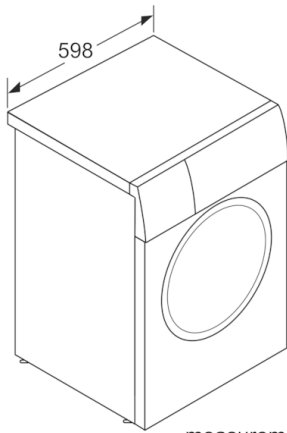

Technical Data

| | |
|---|-----------------|
| Construction type : | Free-standing |
| Removable work top : | No |
| Door hinge : | Left |
| Length of electrical supply cord (cm) : | 210 |
| Height of removable worktop (mm) : | 850 |
| Dimensions of the product (mm) : | 848 x 598 x 590 |
| Net weight (kg) : | 86.931 |
| Drum volume (l) : | 56 |
| EAN code : | 4242005090877 |
| Connection rating (W) : | 2200 |
| Current (A) : | 10 |
| Voltage (V) : | 220-240 |
| Frequency (Hz) : | 50 |
| Approval certificates : | CE, VDE |
| Energy consumption (wash and dry of full wash load) (kWh) : | 4.76 |
| Energy consumption (wash only) (kWh) : | 0.66 |
| Water consumption (wash and dry full wash load) (l) : | 57 |

Technical Information

- Slide-under installation
- Large silver-black grey door with 180° opening and 32cm porthole opening

** Values are rounded.

Serie | 6, Washer dryer, 7/4 kg, 1400 rpm
WVH28424GB

measurements in mm

measurements in mm