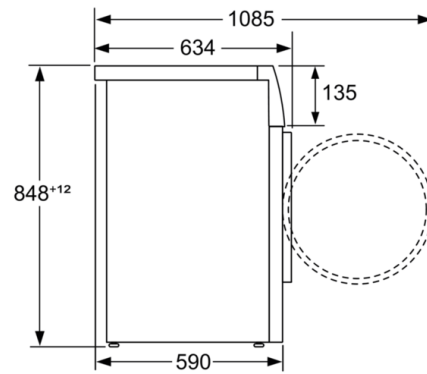

Technical Data

| | |
|---|-----------------|
| Construction type : | Free-standing |
| Removable work top : | No |
| Door hinge : | Left |
| Length of electrical supply cord (cm) : | 210 |
| Height of removable worktop (mm) : | 850 |
| Dimensions of the product (mm) : | 848 x 598 x 590 |
| Net weight (kg) : | 86.931 |
| Drum volume (l) : | 56 |
| EAN code : | 4242005090877 |
| Connection rating (W) : | 2200 |
| Current (A) : | 10 |
| Voltage (V) : | 220-240 |
| Frequency (Hz) : | 50 |
| Approval certificates : | CE, VDE |
| Energy consumption (wash and dry of full wash load) (kWh) : | 4.76 |
| Energy consumption (wash only) (kWh) : | 0.66 |
| Water consumption (wash and dry full wash load) (l) : | 57 |

Technical Information

- Slide-under installation
- Large silver-black grey door with 180° opening and 32cm porthole opening

** Values are rounded.

Serie | 6, Washer dryer, 7/4 kg, 1400 rpm
WVH28424GB

measurements in mm

measurements in mm