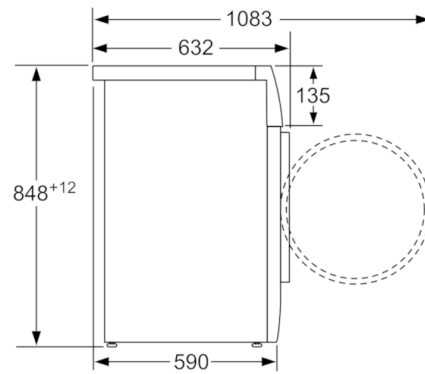

Technical Data

| | |
|---|-----------------|
| Construction type : | Free-standing |
| Removable work top : | No |
| Door hinge : | Left |
| Length of electrical supply cord (cm) : | 210 |
| Height of removable worktop (mm) : | 850 |
| Dimensions of the product (mm) : | 842 x 600 x 590 |
| Net weight (kg) : | 83.450 |
| Drum volume (l) : | 56 |
| EAN code : | 4242002709918 |
| Connection rating (W) : | 2200 |
| Current (A) : | 10 |
| Voltage (V) : | 220-240 |
| Frequency (Hz) : | 50 |
| Approval certificates : | CE, VDE |
| Energy consumption (wash and dry of full wash load) (kWh) : | 5.67 |
| Energy consumption (wash only) (kWh) : | 1.19 |
| Water consumption (wash and dry full wash load) (l) : | 57 |

Technical Information

- Dimensions (H X W X D): 84.2 x 60 x 59 cm
- Slide-under installation
- Large silver-black grey door with 165° opening and 32cm porthole opening

Washer dryer, 7 kg, 1400 rpm
WVH28421GB

measurements in mm

measurements in mm