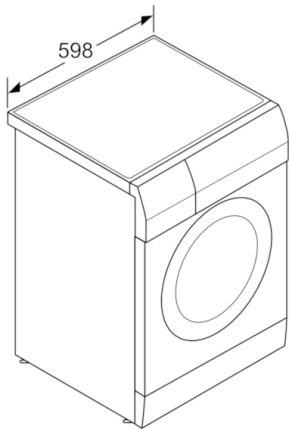

Technical Data

| | |
|---|-----------------|
| Construction type : | Free-standing |
| Removable work top : | No |
| Door hinge : | Left |
| Length of electrical supply cord (cm) : | 210 |
| Height of removable worktop (mm) : | 850 |
| Dimensions of the product (mm) : | 842 x 600 x 590 |
| Net weight (kg) : | 83.450 |
| Drum volume (l) : | 56 |
| EAN code : | 4242002709918 |
| Connection rating (W) : | 2200 |
| Current (A) : | 10 |
| Voltage (V) : | 220-240 |
| Frequency (Hz) : | 50 |
| Approval certificates : | CE, VDE |
| Energy consumption (wash and dry of full wash load) (kWh) : | 5.67 |
| Energy consumption (wash only) (kWh) : | 1.19 |
| Water consumption (wash and dry full wash load) (l) : | 57 |

Technical Information

- Dimensions (H X W X D): 84.2 x 60 x 59 cm
- Slide-under installation
- Large silver-black grey door with 165° opening and 32cm porthole opening

Washer dryer, 7 kg, 1400 rpm
WVH28421GB