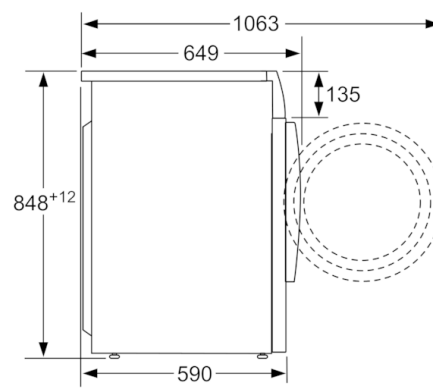

Technical Data

Construction type :	Free-standing
Removable work top :	No
Door hinge :	Left
Length of electrical supply cord (cm) :	210
Height of removable worktop (mm) :	850
Dimensions of the product (mm) :	850 x 600 x 590
Net weight (kg) :	82.931
Drum volume (l) :	56
EAN code :	4242005064236
Connection rating (W) :	2200
Current (A) :	10
Voltage (V) :	220-240
Frequency (Hz) :	50
Approval certificates :	CE, VDE
Energy consumption (wash and dry of full wash load) (kWh) :	4.76
Energy consumption (wash only) (kWh) :	0.73
Water consumption (wash and dry full wash load) (l) :	103

Technical Information

- Slide-under installation
- Large silver-black grey door with 180° opening and 32cm porthole opening

** Values are rounded.

Serie | 6, Washer dryer, 7/4 kg, 1500 rpm
WVG3047SGB

measurements in mm

measurements in mm