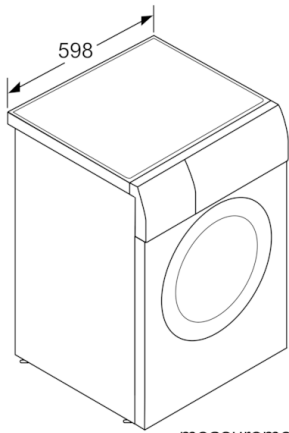

Technical Data

Construction type :	Free-standing
Removable work top :	No
Door hinge :	Left
Length of electrical supply cord (cm) :	210
Height of removable worktop (mm) :	850
Dimensions of the product (mm) :	850 x 600 x 590
Net weight (kg) :	82.931
Drum volume (l) :	56
EAN code :	4242005064236
Connection rating (W) :	2200
Current (A) :	10
Voltage (V) :	220-240
Frequency (Hz) :	50
Approval certificates :	CE, VDE
Energy consumption (wash and dry of full wash load) (kWh) :	4.76
Energy consumption (wash only) (kWh) :	0.73
Water consumption (wash and dry full wash load) (l) :	103

Technical Information

- Slide-under installation
- Large silver-black grey door with 180° opening and 32cm porthole opening

** Values are rounded.

Serie | 6, Washer dryer, 7/4 kg, 1500 rpm
WVG3047SGB

measurements in mm

measurements in mm