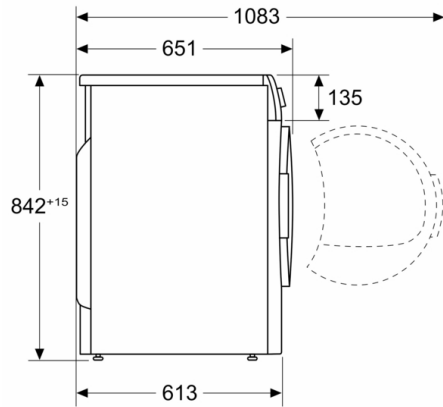

Technical Data

Construction type : Free-standing
 Removable work top : No
 Door hinge : Right
 Length of electrical supply cord : 145.0 cm
 Height of removable worktop : 0 mm
 Dimensions : 842 x 598 x 613 mm
 Net weight : 39.0 kg
 EAN code : 4242005208012
 Connection rating : 2600 W
 Fuse protection : 13 A
 Voltage : 220-240 V
 Frequency : 50 Hz
 Capacity cotton - NEW (2010/30/EC) : 8.0 kg
 Energy efficiency rating : B
 Energy consumption electric dryer, full load - NEW (2010/30/EC) : 4.63 kWh
 Standard cotton programme time at full load : 137 min
 Energy consumption electric dryer, partial load - NEW (2010/30/EC) : 2.61 kWh
 Standard cotton programme time at partial load : 79 min
 Weighted annual energy consumption, electric dryer - NEW (2010/30/EC) : 560.0 kWh/a
 Weighted programme time : 104 min
 Average condensation efficiency full load (%) : 88 %
 Average condensation efficiency partial load (%) : 88 %
 Weighted condensation efficiency (%) : 88 %

Technical Information

- slide-under installation
- P-door Plastic, white
- Dimensions (H X W X D): 84.2 x 59.8 x 65.1 cm

Series 4, Condenser tumble dryer, 8 kg WTN83201GB

Measurements in mm

Measurements in mm

Measurements in mm