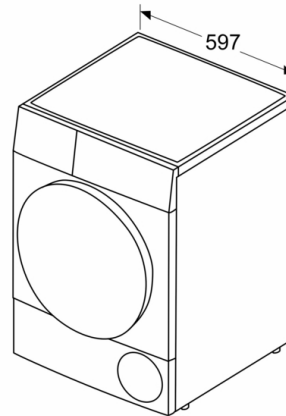

Technical Data

Construction type : Free-standing
 Removable work top : No
 Door hinge : Right
 Length of electrical supply cord : 145.0 cm
 Height of removable worktop : 0 mm
 Dimensions : 842 x 598 x 613 mm
 Net weight : 39.0 kg
 EAN code : 4242005208012
 Connection rating : 2600 W
 Fuse protection : 13 A
 Voltage : 220-240 V
 Frequency : 50 Hz
 Capacity cotton - NEW (2010/30/EC) : 8.0 kg
 Energy efficiency rating : B
 Energy consumption electric dryer, full load - NEW (2010/30/EC) : 4.63 kWh
 Standard cotton programme time at full load : 137 min
 Energy consumption electric dryer, partial load - NEW (2010/30/EC) : 2.61 kWh
 Standard cotton programme time at partial load : 79 min
 Weighted annual energy consumption, electric dryer - NEW (2010/30/EC) : 560.0 kWh/a
 Weighted programme time : 104 min
 Average condensation efficiency full load (%) : 88 %
 Average condensation efficiency partial load (%) : 88 %
 Weighted condensation efficiency (%) : 88 %

Technical Information

- slide-under installation
- P-door Plastic, white
- Dimensions (H X W X D): 84.2 x 59.8 x 65.1 cm

Series 4, Condenser tumble dryer, 8 kg WTN83201GB

Measurements in mm

Measurements in mm

Measurements in mm