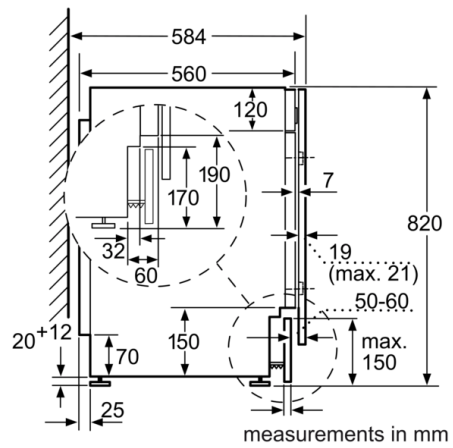

Energy Efficiency Class Wash/Dry cycle(Regulation (EU) 2017/1369):	E
Energy Efficiency Class Eco 40-60 programme (Regulation (EU) 2017/1369):	E
Weighted energy consumption in kWh per 100 full Wash/Dry cycles (EU 2017/1369):	266
Weighted energy consumption in kWh per 100 washing cycles of eco 40-60 programme (EU 2017/1369):	77
Maximum capacity in kg in a Wash/Dry cycle (EU 2017/1369):	4.0
Maximum capacity in kg in a wash cycle (EU 2017/1369):	7.0
The water consumption of the full wash and dry cycle in liters per cycle (EU 2017/1369):	68
The water consumption of the eco programme in liters per cycle (EU 2017/1369):	44
Duration of the full wash and dry cycle in hours and mins at rated capacity (EU 2017/1369):	5:30
Duration of eco 40-60 programme in hours and mins at rated capacity (EU 2017/1369):	2:50
Spin-drying efficiency class of eco 40-60 programme (EU 2017/1369):	B
Airborne acoustical noise emissions (EU 2017/1369):	72
Airborne acoustical noise emission class (EU 2017/1369):	A
Construction type:	Free-standing
Removable work top:	No
Door hinge:	Left
Length of electrical supply cord (cm):	220
Height of removable worktop (mm):	820
Dimensions of the product (mm):	820 x 595 x 584
Net weight (kg):	78.456
Drum volume (l):	52
EAN code:	4242005232871

Technical Information

- Fully integrated
- Left hinged door
- Dimensions (H X W X D): 82 x 59.5 x 56 cm
- adjustable base height: 16.5 cm
- adjustable base depth: 6.5 cm
- Height adjustment with cardanDrive

^{**} Values are rounded.

**Serie | 6, Washer dryer, 7/4 kg
WKD28542GB**

Measurements in mm

Measurements in mm

Z detail

Measurements in mm

measurements in mm

Measurements in mm