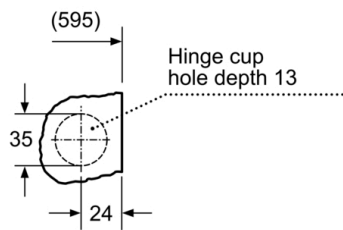

### Technical Information

- Fully integrated
- Left hinged door
- Dimensions (H X W X D): 82 x 59.5 x 56 cm
- adjustable base height: 16.5 cm
- adjustable base depth: 6.5 cm
- Height adjustment with cardanDrive

<sup>\*\*</sup> Values are rounded.

**Serie | 6, Washer dryer, 7/4 kg  
WKD28542GB**

Measurements in mm

Measurements in mm

Z detail

Measurements in mm

measurements in mm

Measurements in mm