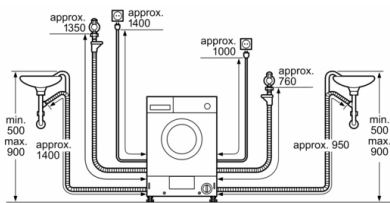

### Technical Information

- Fully integrated
- Left hinged door
- Dimensions (H X W X D): 82 x 59.5 x 56 cm
- adjustable base height: 16.5 cm
- adjustable base depth: 6.5 cm
- Height adjustment with cardanDrive

<sup>\*\*</sup> Values are rounded.

**Serie | 6, Washer dryer, 7/4 kg  
WKD28542GB**

Measurements in mm

Measurements in mm

Z detail

Measurements in mm

measurements in mm

Measurements in mm