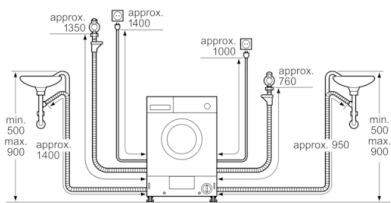

Technical Information

- Fully integrated
- Left hinged door
- Dimensions (H X W X D): 82 x 59.5 x 56 cm
- adjustable base height: 16.5 cm
- adjustable base depth: 6.5 cm
- Height adjustment with cardanDrive

^{**} Values are rounded.

**Serie | 6, Washer dryer, 7/4 kg
WKD28542GB**

Measurements in mm

Measurements in mm

Z detail

Measurements in mm

measurements in mm

Measurements in mm