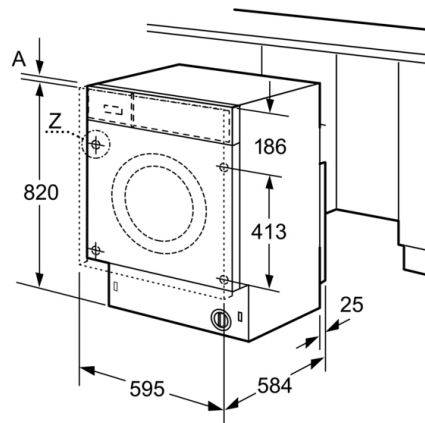

Door hinge: Left

Length of electrical supply cord: 220 cm

Height of removable worktop: 0 mm

Dimensions of the product: 820 x 595 x 584 mm

Net weight: 82.1 kg

Drum volume: 52 l

EAN code: 4242005232871

**Optional accessories**

### Technical Information

- Fully integrated
- Left hinged door
- Dimensions (H X W X D): 82 x 59.5 x 56 cm
- adjustable base height: 16.5 cm
- adjustable base depth: 6.5 cm
- Height adjustment with cardanDrive

<sup>\*\*</sup> Values are rounded.

**Serie | 6, Washer dryer, 7/4 kg  
WKD28542GB**

Measurements in mm

Measurements in mm

Z detail

Measurements in mm

measurements in mm

Measurements in mm