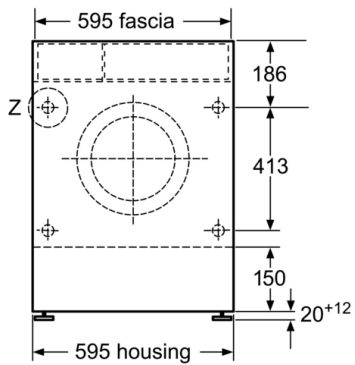

Door hinge: Left

Length of electrical supply cord: 220 cm

Height of removable worktop: 0 mm

Dimensions of the product: 820 x 595 x 584 mm

Net weight: 82.1 kg

Drum volume: 52 l

EAN code: 4242005232871

**Optional accessories**

### Technical Information

- Fully integrated
- Left hinged door
- Dimensions (H X W X D): 82 x 59.5 x 56 cm
- adjustable base height: 16.5 cm
- adjustable base depth: 6.5 cm
- Height adjustment with cardanDrive

<sup>1 2</sup> Scale of Energy Efficiency Classes from A to G

<sup>3</sup> Energy consumption in kWh per 100 complete cycles (in Eco 40-60 programme)

<sup>4</sup> Water consumption in litres per complete cycle (in Eco 40-60 programme)

<sup>\*\*</sup> Values are rounded.

**Serie | 6, Washer dryer, 7/4 kg  
WKD28542GB**

Measurements in mm

Measurements in mm

Z detail

Measurements in mm

measurements in mm

Measurements in mm