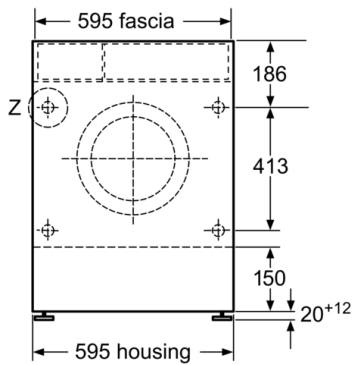

Technical Information

- Fully integrated
- Left hinged door
- Dimensions (H X W X D): 82 x 59.5 x 56 cm
- adjustable base height: 16.5 cm
- adjustable base depth: 6.5 cm
- Height adjustment with cardanDrive

^{1 2} Scale of Energy Efficiency Classes from A to G

³ Energy consumption in kWh per 100 complete cycles (in Eco 40-60 programme)

⁴ Water consumption in litres per complete cycle (in Eco 40-60 programme)

^{**} Values are rounded.

**Serie | 6, Washer dryer, 7/4 kg
WKD28542GB**

Measurements in mm

Measurements in mm

Z detail

Measurements in mm

measurements in mm

Measurements in mm