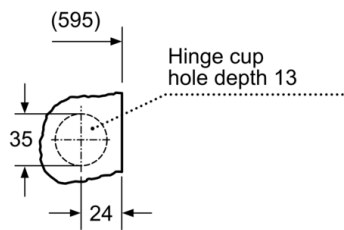

Technical Information

- Fully integrated
- Left hinged door
- Dimensions (H X W X D): 82 x 59.5 x 56 cm
- adjustable base height: 16.5 cm
- adjustable base depth: 6.5 cm
- Height adjustment with cardanDrive

^{**} Values are rounded.

**Serie | 6, Washer dryer, 7/4 kg
WKD28542GB**

Measurements in mm

Measurements in mm

Z detail

Measurements in mm

measurements in mm

Measurements in mm