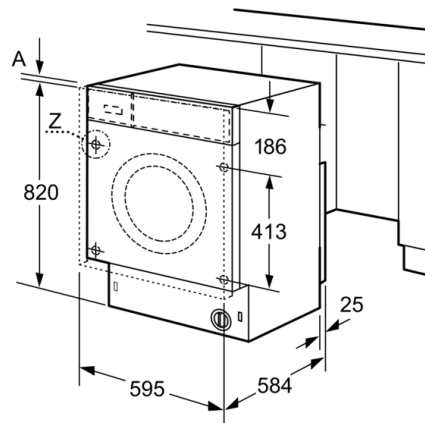

Technical Information

- Fully integrated
- Left hinged door
- Dimensions (H X W X D): 82 x 59.5 x 56 cm
- adjustable base height: 16.5 cm
- adjustable base depth: 6.5 cm
- Height adjustment with cardanDrive

^{**} Values are rounded.

**Serie | 6, Washer dryer, 7/4 kg
WKD28542GB**

Measurements in mm

Measurements in mm

Z detail

Measurements in mm

measurements in mm

Measurements in mm