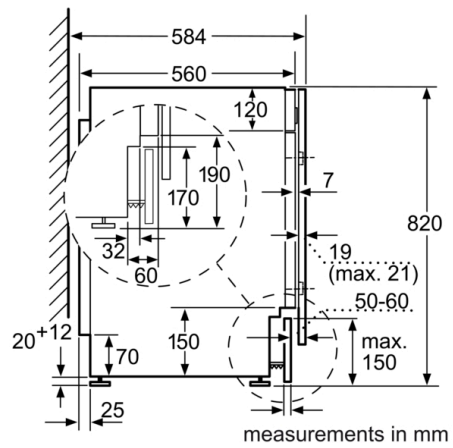

Door hinge: Left

Length of electrical supply cord: 220 cm

Height of removable worktop: 0 mm

Dimensions of the product: 820 x 595 x 584 mm

Net weight: 82.1 kg

Drum volume: 52 l

EAN code: 4242005232871

**Optional accessories**

### Technical Information

- Fully integrated
- Left hinged door
- Dimensions (H X W X D): 82 x 59.5 x 56 cm
- adjustable base height: 16.5 cm
- adjustable base depth: 6.5 cm
- Height adjustment with cardanDrive

<sup>\*\*</sup> Values are rounded.

**Serie | 6, Washer dryer, 7/4 kg  
WKD28542GB**

Measurements in mm

Measurements in mm

Z detail

Measurements in mm

measurements in mm

Measurements in mm