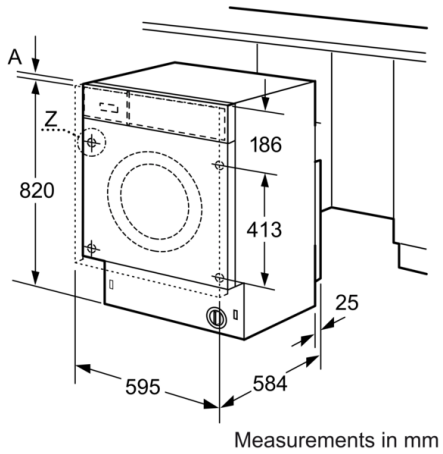

**Technical Data**

Construction type :	Free-standing
Removable work top :	No
Door hinge :	Left
Length of electrical supply cord (cm) :	220
Height of removable worktop (mm) :	820
Net weight (kg) :	82.360
Drum volume (l) :	52
EAN code :	4242002877464
Connection rating (W) :	2300
Current (A) :	13
Voltage (V) :	220-240
Frequency (Hz) :	50
Approval certificates :	CE, VDE
Energy consumption (wash and dry of full wash load) (kWh) :	5.40
Energy consumption (wash only) (kWh) :	1.35
Water consumption (wash and dry full wash load) (l) :	90

### Technical Information

- Dimensions (H X W X D): 82 x 59.5 x 56 cm
  - White door with 180° opening door and 30 cm porthole opening
  - Left hinged door
  - adjustable base height: 16.5 cm
  - adjustable base depth: 6.5 cm
  - Height adjustment with cardanDrive
- \*\* Values are rounded.*

**Serie | 6, Washer dryer, 7/4 kg, 1400 rpm  
WKD28541GB**

Measurements in mm

Z detail

Measurements in mm