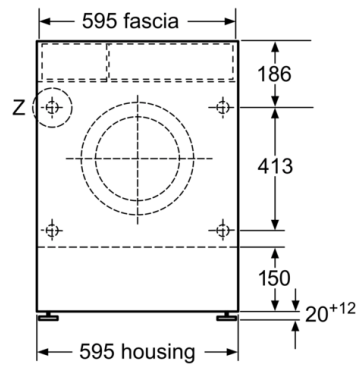

**Technical Data**

Construction type :	Free-standing
Removable work top :	No
Door hinge :	Left
Length of electrical supply cord (cm) :	220
Height of removable worktop (mm) :	820
Net weight (kg) :	82.360
Drum volume (l) :	52
EAN code :	4242002877464
Connection rating (W) :	2300
Current (A) :	13
Voltage (V) :	220-240
Frequency (Hz) :	50
Approval certificates :	CE, VDE
Energy consumption (wash and dry of full wash load) (kWh) :	5.40
Energy consumption (wash only) (kWh) :	1.35
Water consumption (wash and dry full wash load) (l) :	90

### Technical Information

- Dimensions (H X W X D): 82 x 59.5 x 56 cm
  - White door with 180° opening door and 30 cm porthole opening
  - Left hinged door
  - adjustable base height: 16.5 cm
  - adjustable base depth: 6.5 cm
  - Height adjustment with cardanDrive
- \*\* Values are rounded.*

**Serie | 6, Washer dryer, 7/4 kg, 1400 rpm  
WKD28541GB**

Measurements in mm

Z detail

Measurements in mm