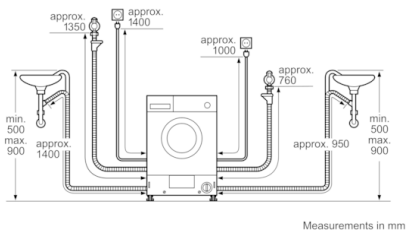

**Serie | 6, Washer dryer, 7/4 kg, 1400 rpm
WKD28541GB**

Measurements in mm