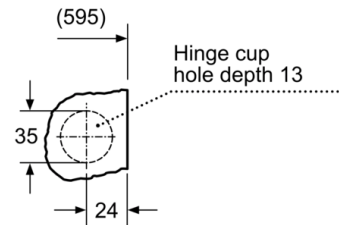

### Technical Information

- Dimensions (H X W X D): 82 x 59.5 x 56 cm
  - White door with 180° opening door and 30 cm porthole opening
  - Left hinged door
  - adjustable base height: 16.5 cm
  - adjustable base depth: 6.5 cm
  - Height adjustment with cardanDrive
- \*\* Values are rounded.*

**Serie | 6, Washer dryer, 7/4 kg, 1400 rpm  
WKD28541GB**

Measurements in mm

Z detail

Measurements in mm