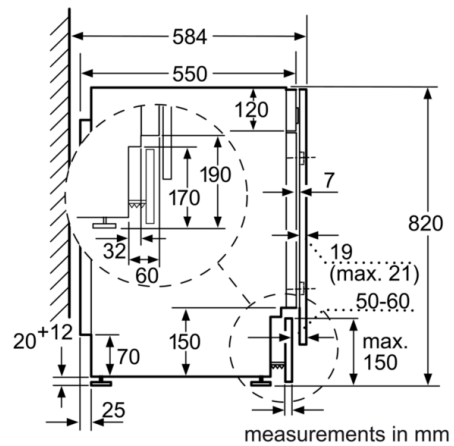

Technical Data

Construction type :	Build-under
Removable work top :	No
Door hinge :	Left
Length of electrical supply cord (cm) :	220
Height of removable worktop (mm) :	820
Dimensions of the product (mm) :	820 x 595 x 584
Net weight (kg) :	83.360
Drum volume (l) :	52
EAN code :	4242002553740
Connection rating (W) :	2300
Current (A) :	10
Voltage (V) :	220-240
Frequency (Hz) :	50
Approval certificates :	CE, VDE
Energy consumption (wash and dry of full wash load) (kWh) :	4.85
Energy consumption (wash only) (kWh) :	1.02
Water consumption (wash and dry full wash load) (l) :	99

Technical Information

- Dimensions (H X W X D): 82 x 59.5 x 58.4 cm
- White door with 180° opening door and 30 cm porthole opening
- Left hinged door

**Serie | 4, Washer dryer, 6 kg, 1400 rpm
WKD28350GB**

Measurements in mm

Z detail

Measurements in mm