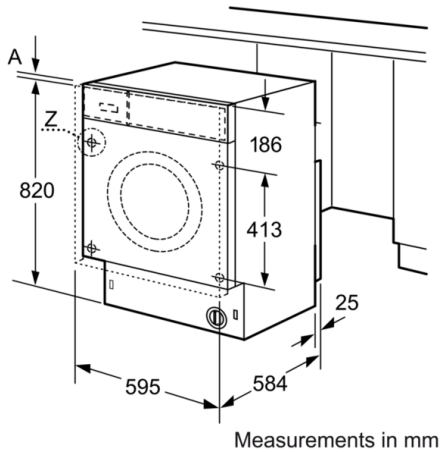

Technical Data

Construction type :	Build-under
Removable work top :	No
Door hinge :	Left
Length of electrical supply cord (cm) :	220
Height of removable worktop (mm) :	820
Dimensions of the product (mm) :	820 x 595 x 584
Net weight (kg) :	83.360
Drum volume (l) :	52
EAN code :	4242002553740
Connection rating (W) :	2300
Current (A) :	10
Voltage (V) :	220-240
Frequency (Hz) :	50
Approval certificates :	CE, VDE
Energy consumption (wash and dry of full wash load) (kWh) :	4.85
Energy consumption (wash only) (kWh) :	1.02
Water consumption (wash and dry full wash load) (l) :	99

Technical Information

- Dimensions (H X W X D): 82 x 59.5 x 58.4 cm
- White door with 180° opening door and 30 cm porthole opening
- Left hinged door

**Serie | 4, Washer dryer, 6 kg, 1400 rpm
WKD28350GB**

Measurements in mm

Z detail

Measurements in mm