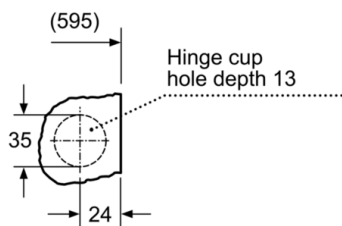

Technical Data

Construction type :	Build-under
Removable work top :	No
Door hinge :	Left
Length of electrical supply cord (cm) :	220
Height of removable worktop (mm) :	820
Dimensions of the product (mm) :	820 x 595 x 584
Net weight (kg) :	83.360
Drum volume (l) :	52
EAN code :	4242002553740
Connection rating (W) :	2300
Current (A) :	10
Voltage (V) :	220-240
Frequency (Hz) :	50
Approval certificates :	CE, VDE
Energy consumption (wash and dry of full wash load) (kWh) :	4.85
Energy consumption (wash only) (kWh) :	1.02
Water consumption (wash and dry full wash load) (l) :	99

Technical Information

- Dimensions (H X W X D): 82 x 59.5 x 58.4 cm
- White door with 180° opening door and 30 cm porthole opening
- Left hinged door

**Serie | 4, Washer dryer, 6 kg, 1400 rpm
WKD28350GB**

Measurements in mm

Z detail

Measurements in mm