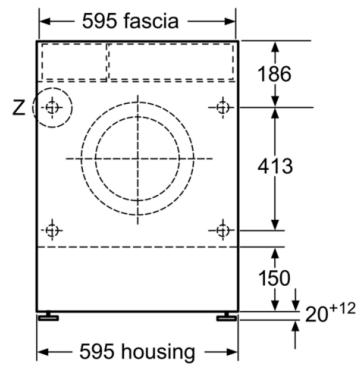

Technical Data

Construction type :	Build-under
Removable work top :	No
Door hinge :	Left
Length of electrical supply cord (cm) :	220
Height of removable worktop (mm) :	820
Dimensions of the product (mm) :	820 x 595 x 584
Net weight (kg) :	83.360
Drum volume (l) :	52
EAN code :	4242002553740
Connection rating (W) :	2300
Current (A) :	10
Voltage (V) :	220-240
Frequency (Hz) :	50
Approval certificates :	CE, VDE
Energy consumption (wash and dry of full wash load) (kWh) :	4.85
Energy consumption (wash only) (kWh) :	1.02
Water consumption (wash and dry full wash load) (l) :	99

Technical Information

- Dimensions (H X W X D): 82 x 59.5 x 58.4 cm
- White door with 180° opening door and 30 cm porthole opening
- Left hinged door

**Serie | 4, Washer dryer, 6 kg, 1400 rpm
WKD28350GB**

Measurements in mm

Z detail

Measurements in mm