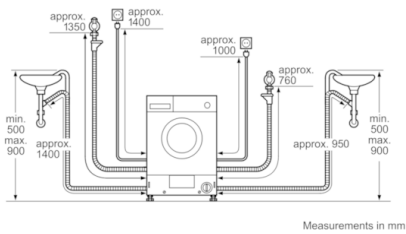

Technical Data

Construction type :	Build-under
Removable work top :	No
Door hinge :	Left
Length of electrical supply cord (cm) :	220
Height of removable worktop (mm) :	820
Dimensions of the product (mm) :	820 x 595 x 584
Net weight (kg) :	83.360
Drum volume (l) :	52
EAN code :	4242002553740
Connection rating (W) :	2300
Current (A) :	10
Voltage (V) :	220-240
Frequency (Hz) :	50
Approval certificates :	CE, VDE
Energy consumption (wash and dry of full wash load) (kWh) :	4.85
Energy consumption (wash only) (kWh) :	1.02
Water consumption (wash and dry full wash load) (l) :	99

Technical Information

- Dimensions (H X W X D): 82 x 59.5 x 58.4 cm
- White door with 180° opening door and 30 cm porthole opening
- Left hinged door

**Serie | 4, Washer dryer, 6 kg, 1400 rpm
WKD28350GB**

Measurements in mm

Z detail

Measurements in mm