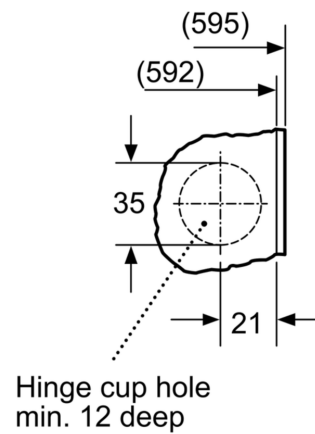

Z detail

measurements in mm