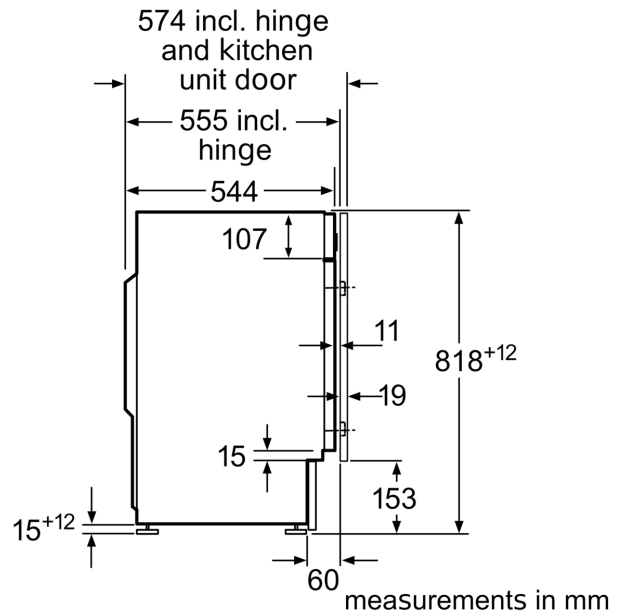

Technical Data

Energy Efficiency Class:C
Weighted energy consumption in kWh per 100 washing cycles of eco 40-60 programme: 62 kWh
Maximum capacity in kg: 8.0 kg
The water consumption of the eco programme in liters per cycle:	45 l
Duration of eco 40-60 programme in hours and mins at rated capacity: 3:26 h
Spin-drying efficiency class of eco 40-60 programme: B
Airborne acoustical noise emission class: A
Airborne acoustical noise emissions :66 dB(A) re 1 pW
Built-in / Free-standing: Built-in
Dimensions of the product:818 x 596 x 544 mm
Net weight: 76.3 kg
Connection rating: 2300 W
Fuse protection: 10 A
Voltage: 220-240 V
Frequency: 50 Hz
Length electrical supply cord: 210.0 cm
Door hinge: Left
Wheels:No
EAN code: 4242005347896
Installation typology: Integrated

Technical Information

- Fully integrated
- Large white door with 130° opening and 30 cm porthole
- Furniture door is reversible
- Height adjustment with cardanDrive
- adjustable base height: 15 cm
- adjustable base depth: 6.5 cm

**Series 8, Built-in washing machine, 8 kg, 1400 rpm
WIW28502GB**

Z detail

measurements in mm