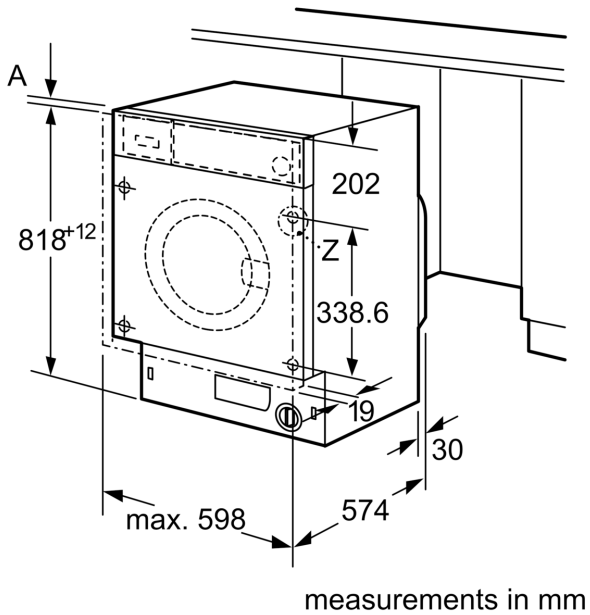

Technical Data

Energy Efficiency Class:C
Weighted energy consumption in kWh per 100 washing cycles of eco 40-60 programme: 62 kWh
Maximum capacity in kg: 8.0 kg
The water consumption of the eco programme in liters per cycle:	45 l
Duration of eco 40-60 programme in hours and mins at rated capacity: 3:26 h
Spin-drying efficiency class of eco 40-60 programme: B
Airborne acoustical noise emission class: A
Airborne acoustical noise emissions :66 dB(A) re 1 pW
Built-in / Free-standing: Built-in
Dimensions of the product:818 x 596 x 544 mm
Net weight: 76.3 kg
Connection rating: 2300 W
Fuse protection: 10 A
Voltage: 220-240 V
Frequency: 50 Hz
Length electrical supply cord: 210.0 cm
Door hinge: Left
Wheels:No
EAN code: 4242005347896
Installation typology: Integrated

Technical Information

- Fully integrated
- Large white door with 130° opening and 30 cm porthole
- Furniture door is reversible
- Height adjustment with cardanDrive
- adjustable base height: 15 cm
- adjustable base depth: 6.5 cm

**Series 8, Built-in washing machine, 8 kg, 1400 rpm
WIW28502GB**

Z detail

measurements in mm