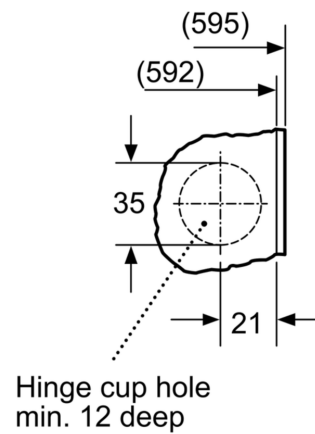

**Series 8, Built-in washing machine, 8 kg, 1400 rpm
WIW28501GB**

Z detail

measurements in mm