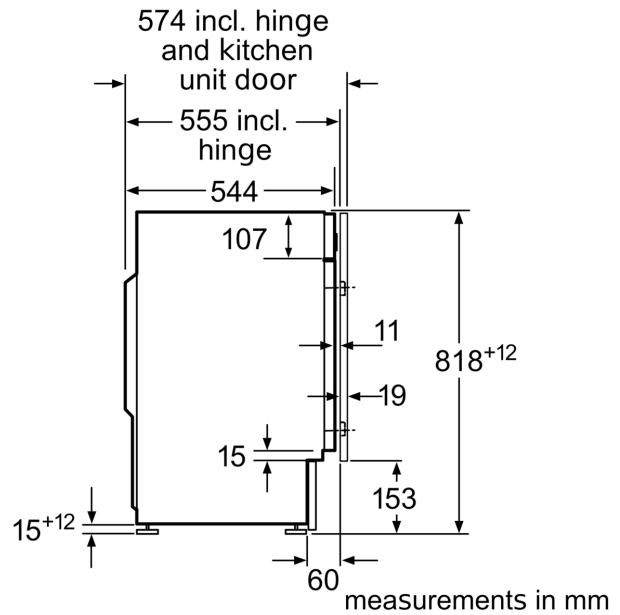

**Technical Data**

Energy Efficiency Class: .....	C
Weighted energy consumption in kWh per 100 washing cycles of eco 40-60 programme: .....	62 kWh
Maximum capacity in kg: .....	8.0 kg
The water consumption of the eco programme in liters per cycle: 45 l	
Duration of eco 40-60 programme in hours and mins at rated capacity: .....	3:16 h
Spin-drying efficiency class of eco 40-60 programme: .....	B
Airborne acoustical noise emission class: .....	A
Airborne acoustical noise emissions : .....	66 dB(A) re 1 pW
Installation type: .....	Built-in
Height of removable worktop: .....	-2 mm
Dimensions of the product: .....	818 x 596 x 544 mm
Net weight: .....	76.3 kg
Connection rating: .....	2300 W
Fuse protection: .....	10 A
Voltage: .....	220-240 V
Frequency: .....	50 Hz
Length of electrical supply cord: .....	210.0 cm
Door hinge: .....	Left
Wheels: .....	No
EAN code: .....	4242005211470
Installation type: .....	Integrated

### Technical Information

- Fully integrated
- Large white door with 130° opening and 30 cm porthole
- Furniture door is reversible
- Dimensions (H X W X D): 81.8 x 59.6 x 57.4 cm
- Height adjustment with cardanDrive
- adjustable base height: 15 cm

**Series 8, Built-in washing machine, 8 kg, 1400 rpm  
WIW28501GB**

Z detail

measurements in mm