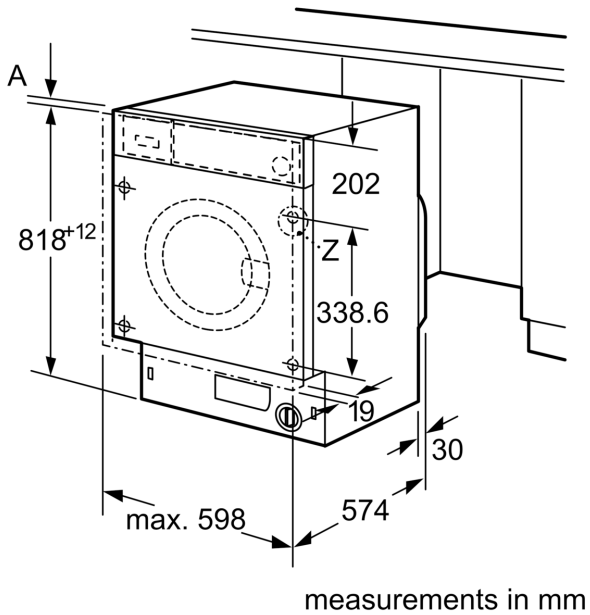

**Series 8, Built-in washing machine, 8 kg, 1400 rpm
WIW28501GB**