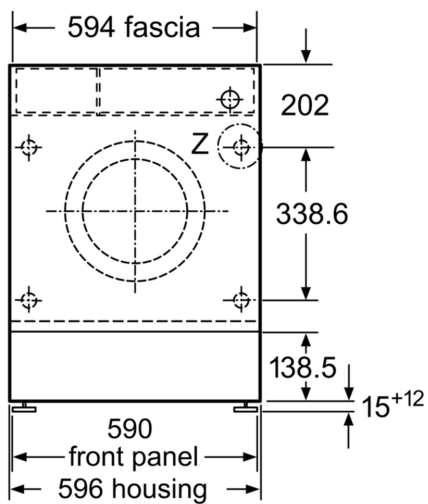

**Series 8, Built-in washing machine, 8 kg, 1400 rpm
WIW28501GB**