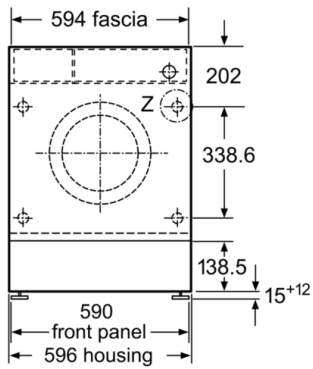

**Serie | 6, Built-in washing machine, 8 kg,
1400 rpm
WIW28301GB**

measurements in mm