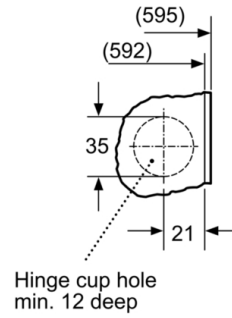

Technical Information

- Fully integrated
- Furniture door is reversible
- Dimensions (H X W X D): 81.8 x 59.6 x 57.4 cm
- Height adjustment with cardanDrive
- adjustable base height: 15 cm
- adjustable base depth: 6.5 cm

^{**} Values are rounded.

* Please find warranty terms under: <https://www.neff-home.com/uk/service/warranties/aquastop>

**Serie | 6, Built-in washing machine, 8 kg,
1400 rpm
WIW28301GB**

measurements in mm

Z detail

measurements in mm

measurements in mm

measurements in mm