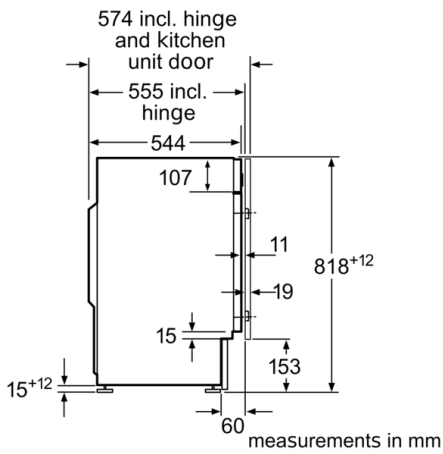

Construction type: Built-in

Height of removable worktop: -2 mm

Dimensions of the product: 818 x 596 x 544 mm

Net weight: 76.070 kg

Connection rating: 2300 W

Fuse protection: 10 A

Voltage: 220-240 V

Frequency: 50 Hz

Technical Information

- Fully integrated
- Furniture door is reversible
- Dimensions (H X W X D): 81.8 x 59.6 x 57.4 cm
- Height adjustment with cardanDrive
- adjustable base height: 15 cm
- adjustable base depth: 6.5 cm

^{**} Values are rounded.

* Please find warranty terms under: <https://www.neff-home.com/uk/service/warranties/aquastop>

**Serie | 6, Built-in washing machine, 8 kg,
1400 rpm
WIW28301GB**

measurements in mm

Z detail

measurements in mm

measurements in mm

measurements in mm