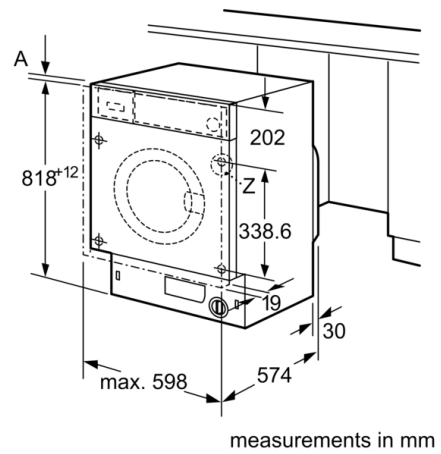

Construction type: Built-in

Height of removable worktop: -2 mm

Dimensions of the product: 818 x 596 x 544 mm

Net weight: 76.070 kg

Connection rating: 2300 W

Fuse protection: 10 A

Voltage: 220-240 V

Frequency: 50 Hz

Technical Information

- Fully integrated
- Furniture door is reversible
- Dimensions (H X W X D): 81.8 x 59.6 x 57.4 cm
- Height adjustment with cardanDrive
- adjustable base height: 15 cm
- adjustable base depth: 6.5 cm

^{**} Values are rounded.

* Please find warranty terms under: <https://www.neff-home.com/uk/service/warranties/aquastop>

**Serie | 6, Built-in washing machine, 8 kg,
1400 rpm
WIW28301GB**

measurements in mm

Z detail

measurements in mm

measurements in mm

measurements in mm