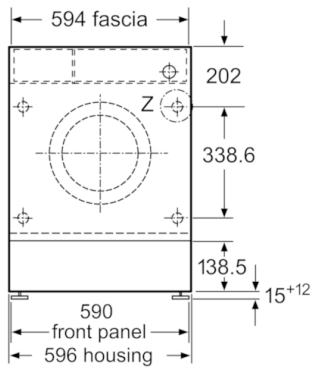

Technical Data

Construction type :	Built-in
Height of removable worktop (mm) :	820
Dimensions of the product (mm) :	818 x 596 x 544
Height for building under :	820.00
Net weight (kg) :	72.274
Connection rating (W) :	2300
Current (A) :	10
Voltage (V) :	220-240
Frequency (Hz) :	50
Approval certificates :	CE, VDE
Length of electrical supply cord (cm) :	210
Washing performance class :	A
Door hinge :	Left
Wheels :	No
EAN code :	4242002958644
Capacity cotton (kg) - NEW (2010/30/EC) :	8.0
Energy consumption annual (kWh/annum) - NEW (2010/30/EC) :	157.00
Power consumption in off-mode (W) - NEW (2010/30/EC) :	0.12
Power consumption in left-on mode (W) - NEW (2010/30/EC) :	0.50
Water consumption annual (l/annum) - NEW (2010/30/EC) :	9900
Spin drying performance class :	B
Maximum spin speed (rpm) - NEW (2010/30/EC) :	1355
Average washing time cotton 40C (partial load) - NEW (2010/30/EC) :	255
Average washing time cotton 60C (full load) (min) - NEW (2010/30/EC) :	270
Average washing time cotton 60C (partial load) - NEW (2010/30/EC) :	270
Noise level washing (dB(A) re 1 pW) :	41
Noise level spinning (dB(A) re 1 pW) :	67
Installation type :	Full-integrated

Technical Information

- Continuous automatic load adjustment system
- Dimensions (H X W X D): 81.8 x 59.6 x 57.4 cm
- Furniture door is reversible
- adjustable base height: 15 cm
- adjustable base depth: 6.5 cm
- Height adjustment with cardanDrive

measurements in mm

Z detail

measurements in mm

measurements in mm