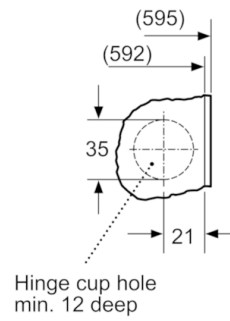

Technical Data

Construction type :	Built-in
Height of removable worktop (mm) :	820
Dimensions of the product (mm) :	818 x 596 x 544
Height for building under :	820.00
Net weight (kg) :	72.274
Connection rating (W) :	2300
Current (A) :	10
Voltage (V) :	220-240
Frequency (Hz) :	50
Approval certificates :	CE, VDE
Length of electrical supply cord (cm) :	210
Washing performance class :	A
Door hinge :	Left
Wheels :	No
EAN code :	4242002958644
Capacity cotton (kg) - NEW (2010/30/EC) :	8.0
Energy consumption annual (kWh/annum) - NEW (2010/30/EC) :	157.00
Power consumption in off-mode (W) - NEW (2010/30/EC) :	0.12
Power consumption in left-on mode (W) - NEW (2010/30/EC) :	0.50
Water consumption annual (l/annum) - NEW (2010/30/EC) :	9900
Spin drying performance class :	B
Maximum spin speed (rpm) - NEW (2010/30/EC) :	1355
Average washing time cotton 40C (partial load) - NEW (2010/30/EC) :	255
Average washing time cotton 60C (full load) (min) - NEW (2010/30/EC) :	270
Average washing time cotton 60C (partial load) - NEW (2010/30/EC) :	270
Noise level washing (dB(A) re 1 pW) :	41
Noise level spinning (dB(A) re 1 pW) :	67
Installation type :	Full-integrated

Technical Information

- Continuous automatic load adjustment system
- Dimensions (H X W X D): 81.8 x 59.6 x 57.4 cm
- Furniture door is reversible
- adjustable base height: 15 cm
- adjustable base depth: 6.5 cm
- Height adjustment with cardanDrive

measurements in mm

Z detail

measurements in mm

measurements in mm