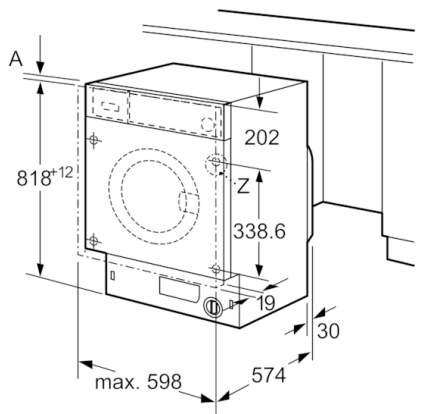

Technical Data

Construction type :	Built-in
Height of removable worktop (mm) :	820
Dimensions of the product (mm) :	818 x 596 x 544
Height for building under :	820.00
Net weight (kg) :	72.274
Connection rating (W) :	2300
Current (A) :	10
Voltage (V) :	220-240
Frequency (Hz) :	50
Approval certificates :	CE, VDE
Length of electrical supply cord (cm) :	210
Washing performance class :	A
Door hinge :	Left
Wheels :	No
EAN code :	4242002958644
Capacity cotton (kg) - NEW (2010/30/EC) :	8.0
Energy consumption annual (kWh/annum) - NEW (2010/30/EC) :	157.00
Power consumption in off-mode (W) - NEW (2010/30/EC) :	0.12
Power consumption in left-on mode (W) - NEW (2010/30/EC) :	0.50
Water consumption annual (l/annum) - NEW (2010/30/EC) :	9900
Spin drying performance class :	B
Maximum spin speed (rpm) - NEW (2010/30/EC) :	1355
Average washing time cotton 40C (partial load) - NEW (2010/30/EC) :	255
Average washing time cotton 60C (full load) (min) - NEW (2010/30/EC) :	270
Average washing time cotton 60C (partial load) - NEW (2010/30/EC) :	270
Noise level washing (dB(A) re 1 pW) :	41
Noise level spinning (dB(A) re 1 pW) :	67
Installation type :	Full-integrated

Technical Information

- Continuous automatic load adjustment system
- Dimensions (H X W X D): 81.8 x 59.6 x 57.4 cm
- Furniture door is reversible
- adjustable base height: 15 cm
- adjustable base depth: 6.5 cm
- Height adjustment with cardanDrive

measurements in mm

Z detail

measurements in mm

measurements in mm