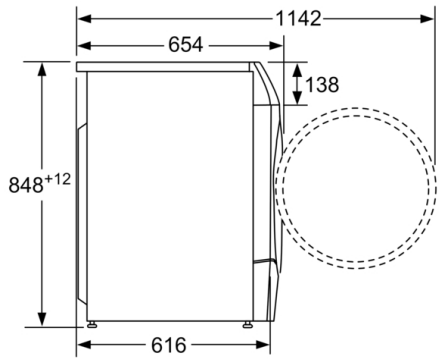

Height of removable worktop: 862 mm

Dimensions of the product: 848 x 598 x 616 mm

Net weight: 84.659 kg

Drum volume: 70 l

EAN code: 4242005192564

Optional accessories

WMZ2200 : Floor securing component

WMZ2381 : Extension for cold water inlet /Aquastop

Technical Information

- Slide-under installation
- integrated 32 cm porthole, chrome, blackgrey with 125° opening door
- Left hinged door
- Dimensions (H x W): 84.8 cm x 59.8 cm
- Appliance depth: 61.6 cm
- Appliance depth incl. door: 65.4 cm
- Appliance depth with open door: 114.2 cm

^{**} Values are rounded.

**Serie | 6, Washer dryer, 10/6 kg, 1400 rpm
WDU28569GB**

measurements in mm

measurements in mm