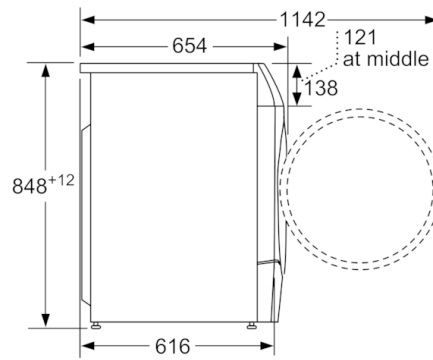

#### Technical Data

Construction type :	Free-standing
Removable work top :	No
Door hinge :	Left
Length of electrical supply cord (cm) :	210
Height of removable worktop (mm) :	850
Dimensions of the product (mm) :	848 x 598 x 616
Net weight (kg) :	84.659
Drum volume (l) :	70
EAN code :	4242005079834
Connection rating (W) :	2050
Current (A) :	10
Voltage (V) :	220-240
Frequency (Hz) :	50
Approval certificates :	CE, VDE
Energy consumption (wash and dry of full wash load) (kWh) :	6.82
Energy consumption (wash only) (kWh) :	1.22
Water consumption (wash and dry full wash load) (l) :	125

### Technical Information

- Dimensions (H x W): 84.8 cm x 59.8 cm
- Appliance depth incl. door: 65.4 cm
- Slide-under installation
- integrated 32 cm porthole, chrome, blackgrey with 130° opening door

*\*\* Values are rounded.*

**Serie | 6, Washer dryer, 10/6 kg, 1400 rpm**  
**WDU28568GB**

---

measurements in mm

measurements in mm