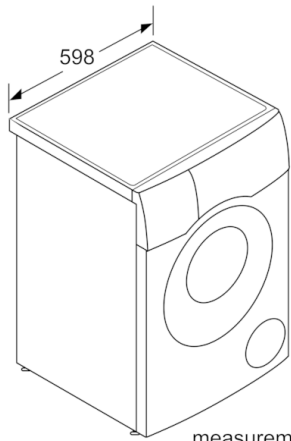

#### Technical Data

Construction type :	Free-standing
Removable work top :	No
Door hinge :	Left
Length of electrical supply cord (cm) :	210
Height of removable worktop (mm) :	850
Dimensions of the product (mm) :	848 x 598 x 616
Net weight (kg) :	84.659
Drum volume (l) :	70
EAN code :	4242005079834
Connection rating (W) :	2050
Current (A) :	10
Voltage (V) :	220-240
Frequency (Hz) :	50
Approval certificates :	CE, VDE
Energy consumption (wash and dry of full wash load) (kWh) :	6.82
Energy consumption (wash only) (kWh) :	1.22
Water consumption (wash and dry full wash load) (l) :	125

### Technical Information

- Dimensions (H x W): 84.8 cm x 59.8 cm
- Appliance depth incl. door: 65.4 cm
- Slide-under installation
- integrated 32 cm porthole, chrome, blackgrey with 130° opening door

*\*\* Values are rounded.*

**Serie | 6, Washer dryer, 10/6 kg, 1400 rpm**  
**WDU28568GB**

---

measurements in mm

measurements in mm