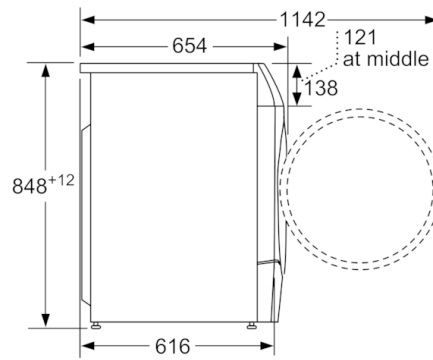

Technical Data

Construction type :	Free-standing
Removable work top :	No
Door hinge :	Left
Length of electrical supply cord (cm) :	210
Height of removable worktop (mm) :	850
Dimensions of the product (mm) :	848 x 598 x 616
Net weight (kg) :	84.757
Drum volume (l) :	70
EAN code :	4242005079827
Connection rating (W) :	2050
Current (A) :	10
Voltage (V) :	220-240
Frequency (Hz) :	50
Approval certificates :	CE, VDE
Energy consumption (wash and dry of full wash load) (kWh) :	6.82
Energy consumption (wash only) (kWh) :	1.22
Water consumption (wash and dry full wash load) (l) :	125

Technical Information

- Dimensions (H X W X D): 84.8 x 59.8 x 65.4 cm
- Appliance depth incl. door: 65.4 cm
- Slide-under installation
- integrated 32 cm porthole, chrome, blackgrey with 130° opening door

** Values are rounded.

**Serie | 6, Washer dryer, 10/6 kg, 1400 rpm
WDU28560GB**

measurements in mm

measurements in mm