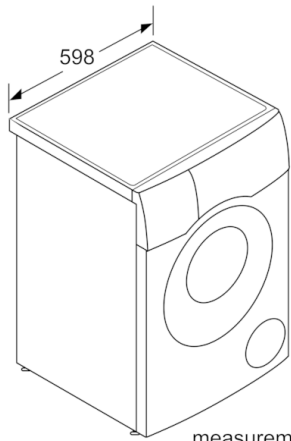

Technical Data

Construction type :	Free-standing
Removable work top :	No
Door hinge :	Left
Length of electrical supply cord (cm) :	210
Height of removable worktop (mm) :	850
Dimensions of the product (mm) :	848 x 598 x 616
Net weight (kg) :	84.757
Drum volume (l) :	70
EAN code :	4242005079827
Connection rating (W) :	2050
Current (A) :	10
Voltage (V) :	220-240
Frequency (Hz) :	50
Approval certificates :	CE, VDE
Energy consumption (wash and dry of full wash load) (kWh) :	6.82
Energy consumption (wash only) (kWh) :	1.22
Water consumption (wash and dry full wash load) (l) :	125

Technical Information

- Dimensions (H X W X D): 84.8 x 59.8 x 65.4 cm
- Appliance depth incl. door: 65.4 cm
- Slide-under installation
- integrated 32 cm porthole, chrome, blackgrey with 130° opening door

** Values are rounded.

**Serie | 6, Washer dryer, 10/6 kg, 1400 rpm
WDU28560GB**

measurements in mm

measurements in mm