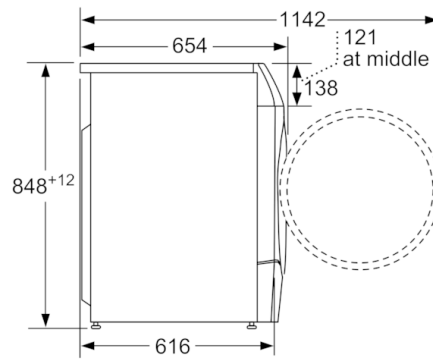

Technical Data

Construction type :	Free-standing
Removable work top :	No
Door hinge :	Left
Length of electrical supply cord (cm) :	210
Height of removable worktop (mm) :	850
Dimensions of the product (mm) :	848 x 598 x 616
Net weight (kg) :	84.659
Drum volume (l) :	70
EAN code :	4242005079827
Connection rating (W) :	2050
Current (A) :	10
Voltage (V) :	220-240
Frequency (Hz) :	50
Approval certificates :	CE, VDE
Energy consumption (wash and dry of full wash load) (kWh) :	6.82
Energy consumption (wash only) (kWh) :	1.22
Water consumption (wash and dry full wash load) (l) :	125

Technical Information

- Dimensions (H X W X D): 84.8 x 59.8 x 65.4 cm
- Appliance depth incl. door: 65.4 cm
- Slide-under installation
- integrated 32 cm porthole, chrome, blackgrey with 130° opening door

** Values are rounded.

**Serie | 6, Washer dryer, 10/6 kg, 1400 rpm
WDU28560GB**

measurements in mm

measurements in mm