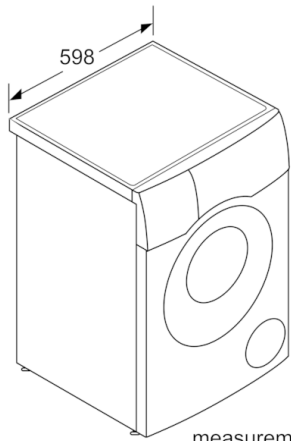

Technical Data

Construction type :	Free-standing
Removable work top :	No
Door hinge :	Left
Length of electrical supply cord (cm) :	210
Height of removable worktop (mm) :	850
Dimensions of the product (mm) :	848 x 598 x 616
Net weight (kg) :	84.659
Drum volume (l) :	70
EAN code :	4242005079827
Connection rating (W) :	2050
Current (A) :	10
Voltage (V) :	220-240
Frequency (Hz) :	50
Approval certificates :	CE, VDE
Energy consumption (wash and dry of full wash load) (kWh) :	6.82
Energy consumption (wash only) (kWh) :	1.22
Water consumption (wash and dry full wash load) (l) :	125

Technical Information

- Dimensions (H X W X D): 84.8 x 59.8 x 65.4 cm
- Appliance depth incl. door: 65.4 cm
- Slide-under installation
- integrated 32 cm porthole, chrome, blackgrey with 130° opening door

** Values are rounded.

**Serie | 6, Washer dryer, 10/6 kg, 1400 rpm
WDU28560GB**

measurements in mm

measurements in mm