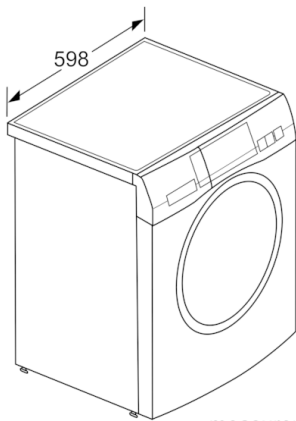

measurements in mm