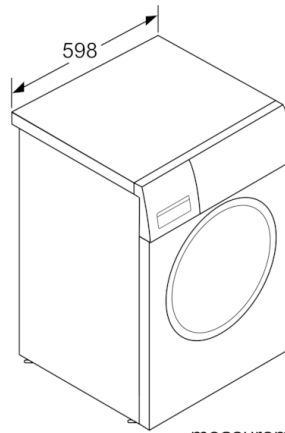

measurements in mm