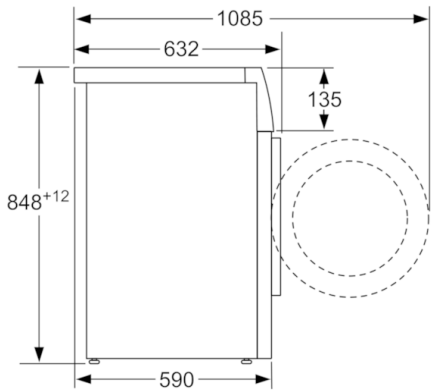

Optional accessories

WMZ2200 : Floor securing component

Technical Data

Construction type :	Free-standing
Height of removable worktop (mm) :	850
Dimensions of the product (mm) :	848 x 598 x 590
Net weight (kg) :	77.939
Connection rating (W) :	2300
Current (A) :	10
Voltage (V) :	220-240
Frequency (Hz) :	50
Approval certificates :	CE, VDE
Length of electrical supply cord (cm) :	160
Washing performance class :	A
Door hinge :	Left
Wheels :	No
Power consumption standby/network: Please check the user manual for how to switch off the WiFi module. :	1.4
Time auto-standby/network :	20.0
EAN code :	4242002929293
Capacity cotton (kg) - NEW (2010/30/EC) :	9.0
Energy efficiency class (2010/30/EC) :	A+++
Energy consumption annual (kWh/annum) - NEW (2010/30/EC) :	152.00
Power consumption in off-mode (W) - NEW (2010/30/EC) :	0.12
Power consumption in left-on mode - NEW (2010/30/EC) :	0.43
Water consumption annual (l/annum) - NEW (2010/30/EC) :	11220
Spin drying performance class :	B
Maximum spin speed (rpm) - NEW (2010/30/EC) :	1361
Average washing time cotton 40C (partial load) - NEW (2010/30/EC) :	285
Average washing time cotton 60C (full load) (min) - NEW (2010/30/EC) :	285
Average washing time cotton 60C (partial load) - NEW (2010/30/EC) :	285
Duration of the left-on mode - NEW (2012/30/EC) (min) :	20
Noise level washing (dB(A) re 1 pW) :	143
Noise level spinning (dB(A) re 1 pW) :	71

Technical Information

- Dimensions (H X W X D): 84.8 x 59.8 x 63.2 cm
- Slide-under installation
- Large chrome, white door with 180° opening and 32cm porthole opening

**Serie | 8, Washing machine, front loader, 9
kg, 1400 rpm
WAYH8790GB**

measurements in mm

measurements in mm

measurements in mm