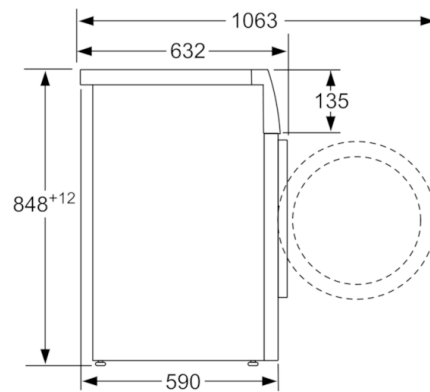

Technical Data

Construction type :	Free-standing
Height of removable worktop (mm) :	850
Dimensions of the product (mm) :	848 x 598 x 590
Net weight (kg) :	79.570
Connection rating (W) :	2300
Current (A) :	10
Voltage (V) :	220-240
Frequency (Hz) :	50
Approval certificates :	CE, VDE
Length of electrical supply cord (cm) :	160
Washing performance class :	A
Door hinge :	Left
Wheels :	No
EAN code :	4242002822457
Capacity cotton (kg) - NEW (2010/30/EC) :	9.0
Energy efficiency class (2010/30/EC) :	A+++
Energy consumption annual (kWh/annum) - NEW (2010/30/EC) :	152.00
Power consumption in off-mode (W) - NEW (2010/30/EC) :	0.12
Power consumption in left-on mode - NEW (2010/30/EC) :	0.43
Water consumption annual (l/annum) - NEW (2010/30/EC) :	11220
Spin drying performance class :	A
Maximum spin speed (rpm) - NEW (2010/30/EC) :	1556
Average washing time cotton 40C (partial load) - NEW (2010/30/EC) :	285
Average washing time cotton 60C (full load) (min) - NEW (2010/30/EC) :	285
Average washing time cotton 60C (partial load) - NEW (2010/30/EC) :	285
Duration of the left-on mode - NEW (2012/30/EC) (min) :	20
Noise level washing (dB(A) re 1 pW) :	47
Noise level spinning (dB(A) re 1 pW) :	73
Installation type :	Free-standing

Technical Information

- Dimensions (H X W X D): 84.8 x 59.8 x 59 cm
- Slide-under installation
- Large chrome, white door with 171° opening and 32cm porthole opening

Serie | 8 Washing Machines**WAW32560GB****Automatic washing machine**

measurements in mm

measurements in mm