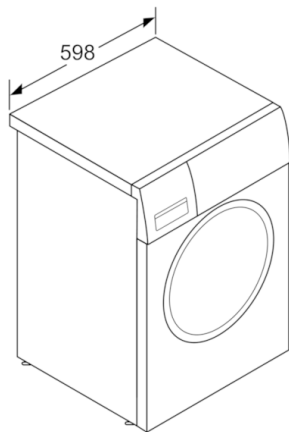

Technical Data

Construction type :	Free-standing
Height of removable worktop (mm) :	850
Dimensions of the product (mm) :	848 x 598 x 590
Net weight (kg) :	79.570
Connection rating (W) :	2300
Current (A) :	10
Voltage (V) :	220-240
Frequency (Hz) :	50
Approval certificates :	CE, VDE
Length of electrical supply cord (cm) :	160
Washing performance class :	A
Door hinge :	Left
Wheels :	No
EAN code :	4242002822457
Capacity cotton (kg) - NEW (2010/30/EC) :	9.0
Energy efficiency class (2010/30/EC) :	A+++
Energy consumption annual (kWh/annum) - NEW (2010/30/EC) :	152.00
Power consumption in off-mode (W) - NEW (2010/30/EC) :	0.12
Power consumption in left-on mode - NEW (2010/30/EC) :	0.43
Water consumption annual (l/annum) - NEW (2010/30/EC) :	11220
Spin drying performance class :	A
Maximum spin speed (rpm) - NEW (2010/30/EC) :	1556
Average washing time cotton 40C (partial load) - NEW (2010/30/EC) :	285
Average washing time cotton 60C (full load) (min) - NEW (2010/30/EC) :	285
Average washing time cotton 60C (partial load) - NEW (2010/30/EC) :	285
Duration of the left-on mode - NEW (2012/30/EC) (min) :	20
Noise level washing (dB(A) re 1 pW) :	47
Noise level spinning (dB(A) re 1 pW) :	73
Installation type :	Free-standing

Technical Information

- Dimensions (H X W X D): 84.8 x 59.8 x 59 cm
- Slide-under installation
- Large chrome, white door with 171° opening and 32cm porthole opening

Serie | 8 Washing Machines**WAW32560GB****Automatic washing machine**