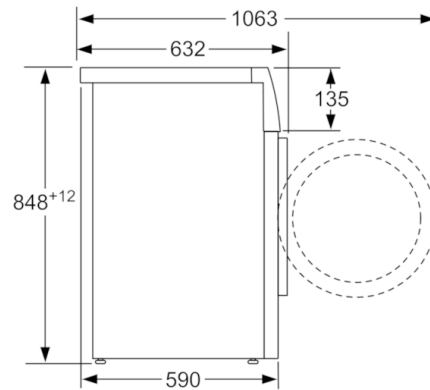

Technical Data

Construction type :	Free-standing
Height of removable worktop (mm) :	850
Dimensions of the product (mm) :	848 x 598 x 590
Net weight (kg) :	71.370
Connection rating (W) :	2300
Current (A) :	10
Voltage (V) :	220-240
Frequency (Hz) :	50
Approval certificates :	CE, VDE
Length of electrical supply cord (cm) :	160
Washing performance class :	A
Door hinge :	Left
Wheels :	No
EAN code :	4242002822396
Capacity cotton (kg) - NEW (2010/30/EC) :	9.0
Energy efficiency class (2010/30/EC) :	A+++
Energy consumption annual (kWh/annum) - NEW (2010/30/EC) :	152.00
Power consumption in off-mode (W) - NEW (2010/30/EC) :	0.12
Power consumption in left-on mode - NEW (2010/30/EC) :	0.43
Water consumption annual (l/annum) - NEW (2010/30/EC) :	11220
Spin drying performance class :	B
Maximum spin speed (rpm) - NEW (2010/30/EC) :	1361
Average washing time cotton 40C (partial load) - NEW (2010/30/EC) :	285
Average washing time cotton 60C (full load) (min) - NEW (2010/30/EC) :	285
Average washing time cotton 60C (partial load) - NEW (2010/30/EC) :	285
Duration of the left-on mode - NEW (2012/30/EC) (min) :	20
Noise level washing (dB(A) re 1 pW) :	47
Noise level spinning (dB(A) re 1 pW) :	71
Installation type :	Free-standing

Technical Information

- Dimensions (H X W X D): 84.8 x 59.8 x 59 cm
- Slide-under installation
- Large chrome, white door with 171° opening and 32cm porthole opening

Serie | 8 Washing Machines**WAW28560GB****Automatic washing machine**

measurements in mm

measurements in mm