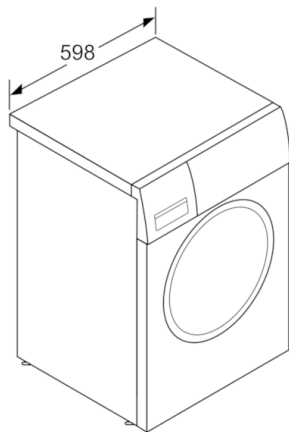

Technical Data

Construction type :	Free-standing
Height of removable worktop (mm) :	850
Dimensions of the product (mm) :	848 x 598 x 590
Net weight (kg) :	71.370
Connection rating (W) :	2300
Current (A) :	10
Voltage (V) :	220-240
Frequency (Hz) :	50
Approval certificates :	CE, VDE
Length of electrical supply cord (cm) :	160
Washing performance class :	A
Door hinge :	Left
Wheels :	No
EAN code :	4242002822396
Capacity cotton (kg) - NEW (2010/30/EC) :	9.0
Energy efficiency class (2010/30/EC) :	A+++
Energy consumption annual (kWh/annum) - NEW (2010/30/EC) :	152.00
Power consumption in off-mode (W) - NEW (2010/30/EC) :	0.12
Power consumption in left-on mode - NEW (2010/30/EC) :	0.43
Water consumption annual (l/annum) - NEW (2010/30/EC) :	11220
Spin drying performance class :	B
Maximum spin speed (rpm) - NEW (2010/30/EC) :	1361
Average washing time cotton 40C (partial load) - NEW (2010/30/EC) :	285
Average washing time cotton 60C (full load) (min) - NEW (2010/30/EC) :	285
Average washing time cotton 60C (partial load) - NEW (2010/30/EC) :	285
Duration of the left-on mode - NEW (2012/30/EC) (min) :	20
Noise level washing (dB(A) re 1 pW) :	47
Noise level spinning (dB(A) re 1 pW) :	71
Installation type :	Free-standing

Technical Information

- Dimensions (H X W X D): 84.8 x 59.8 x 59 cm
- Slide-under installation
- Large chrome, white door with 171° opening and 32cm porthole opening

Serie | 8 Washing Machines**WAW28560GB****Automatic washing machine**