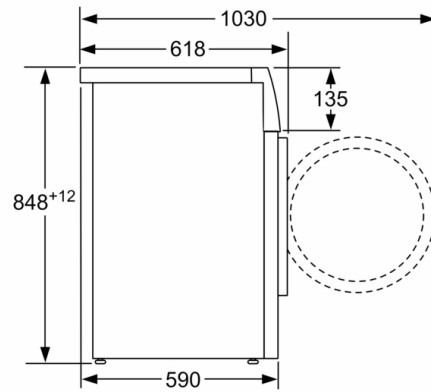

Construction type: Free-standing

Height of removable worktop: 0 mm

Dimensions of the product: 848 x 598 x 590 mm

Net weight: 64.7 kg

Connection rating: 2300 W

Fuse protection: 10 A

Voltage: 220-240 V

Frequency: 50 Hz

Technical Information

- Slide-under installation
- Drum volume: 63 litres
- Large silver-white door with 171° opening
- Dimensions (H x W): 84.8 cm x 59.8 cm
- Appliance depth: 59.0 cm
- Appliance depth incl. door: 63.2 cm
- Appliance depth with open door: 106.3 cm

measurements in mm

measurements in mm