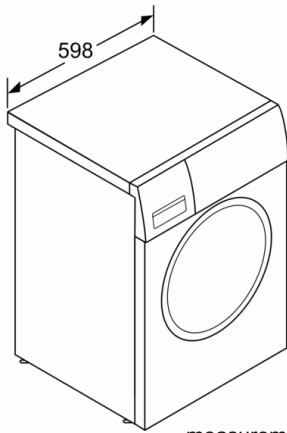

**Serie | 6, Washing machine, front loader, 9
kg, 1400 rpm
WAU28T64GB**

measurements in mm