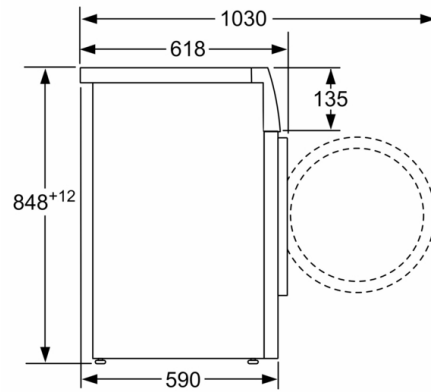

Technical Data

Energy Efficiency Class: C
Weighted energy consumption in kWh per 100 washing cycles of eco 40-60 programme: 66 kWh
Maximum capacity in kg: 9.0 kg
The water consumption of the eco programme in liters per cycle: 44 l
Duration of eco 40-60 programme in hours and mins at rated capacity: 3:37 h
Spin-drying efficiency class of eco 40-60 programme: B
Airborne acoustical noise emission class: A
Airborne acoustical noise emissions : 72 dB(A) re 1 pW
Construction type: Free-standing
Height of removable worktop: 0 mm
Dimensions of the product: 848 x 598 x 590 mm
Net weight: 68.6 kg
Connection rating: 2300 W
Fuse protection: 10 A
Voltage: 220-240 V
Frequency: 50 Hz
Length of electrical supply cord: 210.0 cm
Door hinge: Left
Wheels: No
EAN code: 4242005240982
Installation type: Free-standing

Technical Information

- Dimensions (H x W): 84.8 cm x 59.8 cm
- Slide-under installation
- Drum volume: 63 litres
- Large silver-white door with 171° opening
- Appliance depth: 59.0 cm
- Appliance depth incl. door: 63.2 cm
- Appliance depth with open door: 106.3 cm

¹ Scale of Energy Efficiency Classes from A to G

² Energy consumption in kWh per 100 cycles (in programme Eco 40-60)

³ Weighted water consumption in litres per cycle (in programme Eco 40-60)

⁴ Duration of Eco 40-60 programme

measurements in mm

measurements in mm