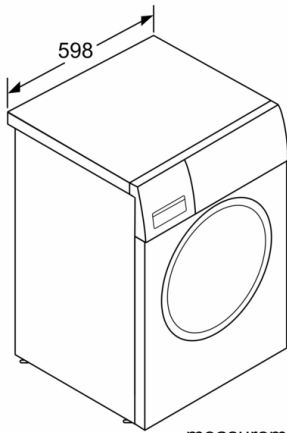

**Series 6, Washing machine, front loader, 9
kg, 1400 rpm
WAU28T51GB**

measurements in mm