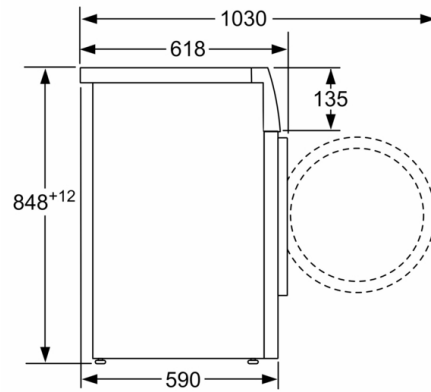

Construction type: Free-standing

Height of removable worktop: 0 mm

Dimensions of the product: 848 x 598 x 590 mm

Net weight: 69.3 kg

Connection rating: 2300 W

Fuse protection: 10 A

Voltage: 220-240 V

Frequency: 50 Hz

#### Technical Information

- Slide-under installation
- Drum volume: 63 litres
- Large silver-white door with 171° opening
- Dimensions (H x W): 84.8 cm x 59.8 cm
- Appliance depth: 59.0 cm
- Appliance depth incl. door: 63.2 cm
- Appliance depth with open door: 106.3 cm

**Series 6, Washing machine, front loader, 9  
kg, 1200 rpm  
WAU24T64GB**

measurements in mm

measurements in mm