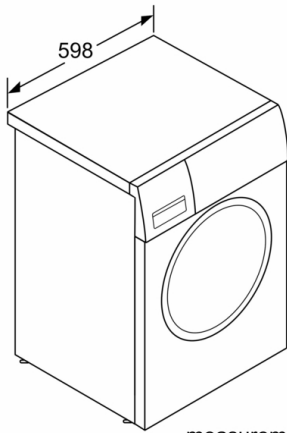

**Series 6, Washing machine, front loader, 9
kg, 1200 rpm
WAU24T64GB**

measurements in mm