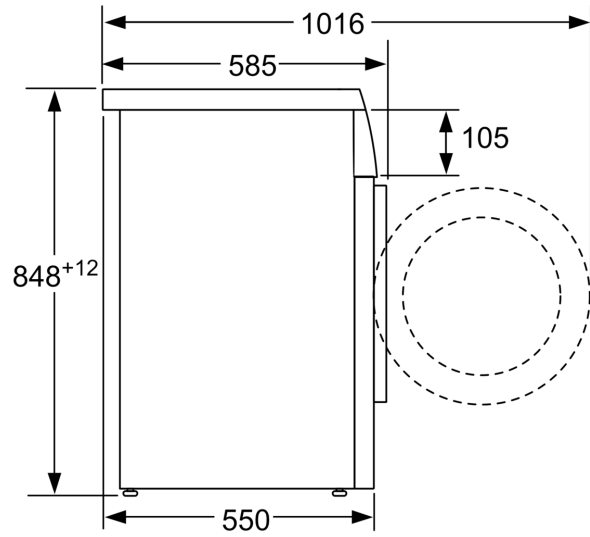

Technical Data

Maximum capacity in kg:	8.0 kg
Built-in / Free-standing:	Freestanding
Height of removable worktop:	28 mm
Dimensions of the product:	848 x 598 x 550 mm
Net weight:	69.6 kg
Connection rating:	2300 W
Fuse protection:	10 A
Voltage:	220-240 V
Frequency:	50 Hz
Length electrical supply cord:	160.0 cm
Door hinge:	Left
Wheels:	No
EAN code:	4242002815251
Installation typology:	Built-under

Technical Information

- Dimensions (H X W X D): 84.8 x 59.8 x 58.5 cm
- Can be built-under
- Large white-black grey door with 165° opening and 32cm porthole opening

**Series 6, Washing machine, front loader, 8 kg, 1400 rpm
WAQ284S0GB**

measurements in mm

measurements in mm