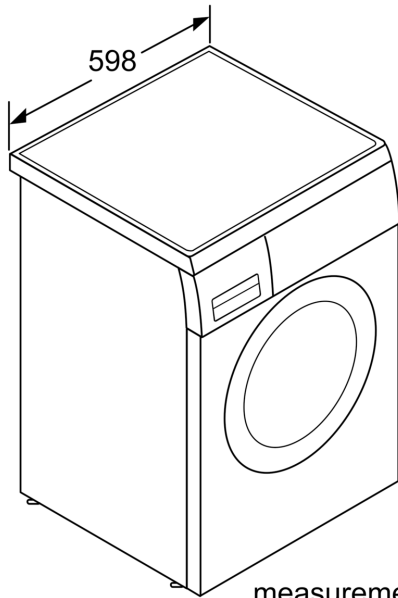

Technical Data

Maximum capacity in kg:	8.0 kg
Built-in / Free-standing:	Freestanding
Height of removable worktop:	28 mm
Dimensions of the product:	848 x 598 x 550 mm
Net weight:	69.6 kg
Connection rating:	2300 W
Fuse protection:	10 A
Voltage:	220-240 V
Frequency:	50 Hz
Length electrical supply cord:	160.0 cm
Door hinge:	Left
Wheels:	No
EAN code:	4242002815251
Installation typology:	Built-under

Technical Information

- Dimensions (H X W X D): 84.8 x 59.8 x 58.5 cm
- Can be built-under
- Large white-black grey door with 165° opening and 32cm porthole opening

**Series 6, Washing machine, front loader, 8 kg, 1400 rpm
WAQ284S0GB**