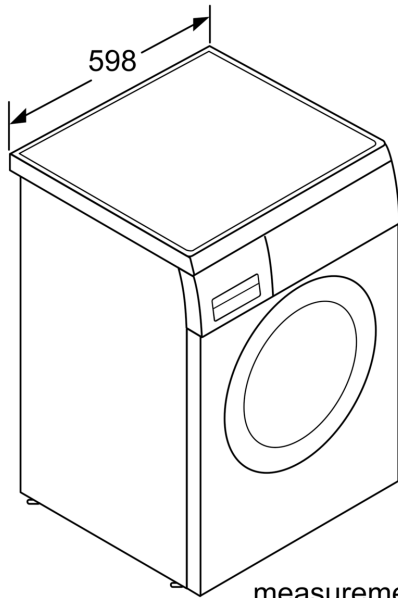

Technical Data

Maximum capacity in kg: 8.0 kg
 Installation type:Freestanding
 Height of removable worktop: 28 mm
 Dimensions of the product:848 x 598 x 550 mm
 Net weight: 69.6 kg
 Connection rating: 2300 W
 Fuse protection:10 A
 Voltage: 220-240 V
 Frequency: 50 Hz
 Length of electrical supply cord: 160.0 cm
 Door hinge: Left
 Wheels:No
 EAN code:4242002903231
 Installation type: Built-under

- Can be built-under
- Dimensions (H X W X D): 84.8 x 59.8 x 58.5 cm
- Large white door with 165° opening and 32cm porthole opening

**Series 6, Washing machine, front
loader, 8 kg, 1400 rpm
WAP28378GB**

measurements in mm