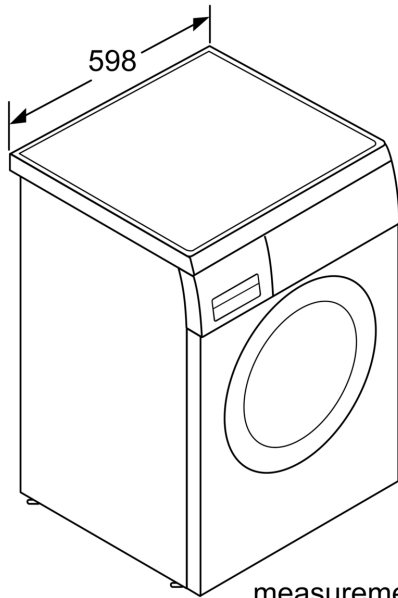

Technical Data

Rated capacity, in kg, for the eco programme at full load (EU 2017/1369):	8.0 kg
Built-in / Free-standing:	Freestanding
Dimensions of the product:	848x598x550 mm
Net weight:	65.5 kg
Connection rating:	2300 W
Fuse protection:	10 A
Voltage:	220-240 V
Frequency:	50 Hz
Length electrical supply cord:	160 cm
Door hinge:	Left
Wheels:	No
EAN code:	4242002954561
Installation typology:	Built-under

- Overdosage indication
- Child lock
- Buzzer to indicate the end of cycle
- Metal door catch

Technical Information

- Can be built-under
- Large white-black grey door with 165° opening and 32cm porthole opening

**Washing machine, front loader, 8 kg,
max. 1200 rpm
WAP24390GB**

measurements in mm