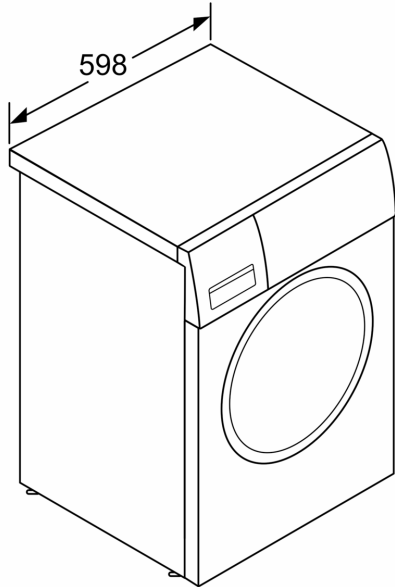

Technical Data

Maximum capacity in kg:	8.0 kg
Built-in / Free-standing:	Freestanding
Height of removable worktop:	-2 mm
Dimensions of the product:	848 x 598 x 550 mm
Net weight:	69.3 kg
Connection rating:	2300 W
Fuse protection:	10 A
Voltage:	220-240 V
Frequency:	50 Hz
Length electrical supply cord:	210.0 cm
Door hinge:	Left
Wheels:	No
EAN code:	4242005033393
Installation typology:	Free-standing

Technical Information

- Dimensions (H X W X D): 84.8 x 59.8 x 60 cm
- Slide-under installation
- Large Silver-inox, black-grey door with 180° opening and 30 cm porthole

** Values are rounded.

Series 4, Washing machine, front loader, 8 kg, 1400 rpm, Inox-easyclean WAN282X0GB