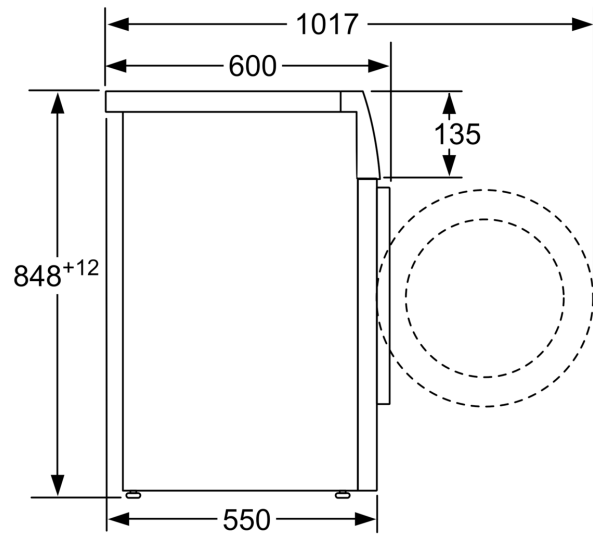

Technical Data

Maximum capacity in kg:	8.0 kg
Built-in / Free-standing:	Freestanding
Height of removable worktop:	-2 mm
Dimensions of the product:	848 x 598 x 550 mm
Net weight:	69.3 kg
Connection rating:	2300 W
Fuse protection:	10 A
Voltage:	220-240 V
Frequency:	50 Hz
Length electrical supply cord:	210.0 cm
Door hinge:	Left
Wheels:	No
EAN code:	4242005033393
Installation typology:	Free-standing

Technical Information

- Dimensions (H X W X D): 84.8 x 59.8 x 60 cm
- Slide-under installation
- Large Silver-inox, black-grey door with 180° opening and 30 cm porthole

** Values are rounded.

Series 4, Washing machine, front loader, 8 kg, 1400 rpm, Inox-easyclean WAN282X0GB

measurements in mm

measurements in mm