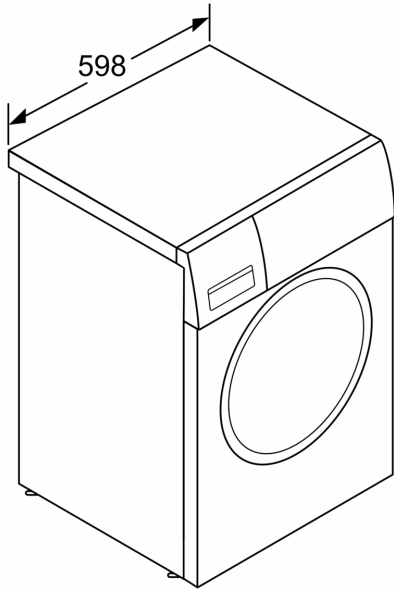

Energy Efficiency Class:C
Weighted energy consumption in kWh per 100 washing cycles of eco 40-60 programme: 62 kWh
Maximum capacity in kg: 8.0 kg
The water consumption of the eco programme in liters per cycle:	47 l
Duration of eco 40-60 programme in hours and mins at rated capacity: 3:26 h
Spin-drying efficiency class of eco 40-60 programme: B
Airborne acoustical noise emission class:B
Airborne acoustical noise emissions : 75 dB(A) re 1 pW
Built-in / Free-standing: Freestanding
Dimensions of the product: 848 x 598 x 550 mm
Net weight: 69.0 kg
Connection rating: 2300 W
Fuse protection: 10 A
Voltage: 220-240 V
Frequency: 50 Hz
Length electrical supply cord: 210.0 cm
Door hinge: Left
Wheels:No
EAN code: 4242005347858
Installation typology: Free-standing

Technical Information

- Slide-under installation

- Dimensions (H x W): 84.8 cm x 59.8 cm
- Appliance depth: 55.0 cm
- Appliance depth incl. door: 60.0 cm
- Appliance depth with open door: 101.7 cm

¹ Scale of Energy Efficiency Classes from A to G

**Series 4, Washing machine, front
loader, 8 kg, 1400 rpm
WAN28282GB**

measurements in mm

measurements in mm

measurements in mm