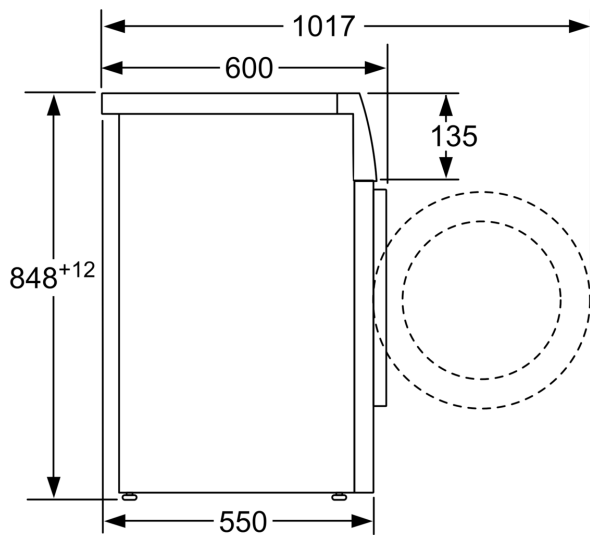

Energy Efficiency Class:C
Weighted energy consumption in kWh per 100 washing cycles of eco 40-60 programme: 62 kWh
Maximum capacity in kg: 8.0 kg
The water consumption of the eco programme in liters per cycle:	47 l
Duration of eco 40-60 programme in hours and mins at rated capacity: 3:26 h
Spin-drying efficiency class of eco 40-60 programme: B
Airborne acoustical noise emission class:B
Airborne acoustical noise emissions : 75 dB(A) re 1 pW
Built-in / Free-standing: Freestanding
Dimensions of the product: 848 x 598 x 550 mm
Net weight: 69.0 kg
Connection rating: 2300 W
Fuse protection: 10 A
Voltage: 220-240 V
Frequency: 50 Hz
Length electrical supply cord: 210.0 cm
Door hinge: Left
Wheels:No
EAN code: 4242005347858
Installation typology: Free-standing

Technical Information

- Slide-under installation

- Dimensions (H x W): 84.8 cm x 59.8 cm
- Appliance depth: 55.0 cm
- Appliance depth incl. door: 60.0 cm
- Appliance depth with open door: 101.7 cm

¹ Scale of Energy Efficiency Classes from A to G

**Series 4, Washing machine, front
loader, 8 kg, 1400 rpm
WAN28282GB**

measurements in mm

measurements in mm

measurements in mm