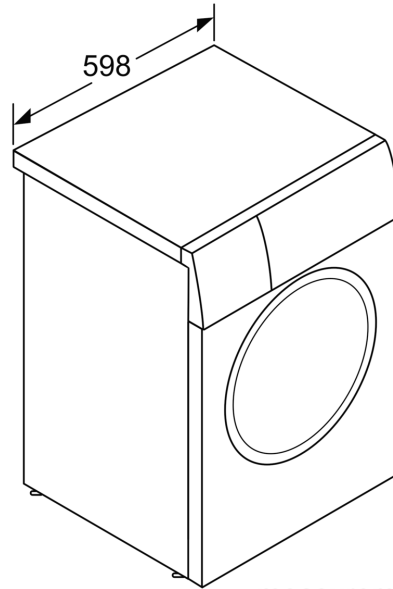

Energy Efficiency Class:C
Weighted energy consumption in kWh per 100 washing cycles of eco 40-60 programme: 62 kWh
Maximum capacity in kg: 8.0 kg
The water consumption of the eco programme in liters per cycle:	47 l
Duration of eco 40-60 programme in hours and mins at rated capacity: 3:26 h
Spin-drying efficiency class of eco 40-60 programme: B
Airborne acoustical noise emission class:B
Airborne acoustical noise emissions : 75 dB(A) re 1 pW
Built-in / Free-standing: Freestanding
Dimensions of the product: 848 x 598 x 550 mm
Net weight: 69.0 kg
Connection rating: 2300 W
Fuse protection: 10 A
Voltage: 220-240 V
Frequency: 50 Hz
Length electrical supply cord: 210.0 cm
Door hinge: Left
Wheels:No
EAN code: 4242005347858
Installation typology: Free-standing

Technical Information

- Slide-under installation

- Dimensions (H x W): 84.8 cm x 59.8 cm
- Appliance depth: 55.0 cm
- Appliance depth incl. door: 60.0 cm
- Appliance depth with open door: 101.7 cm

¹ Scale of Energy Efficiency Classes from A to G

**Series 4, Washing machine, front
loader, 8 kg, 1400 rpm
WAN28282GB**

measurements in mm

measurements in mm

measurements in mm