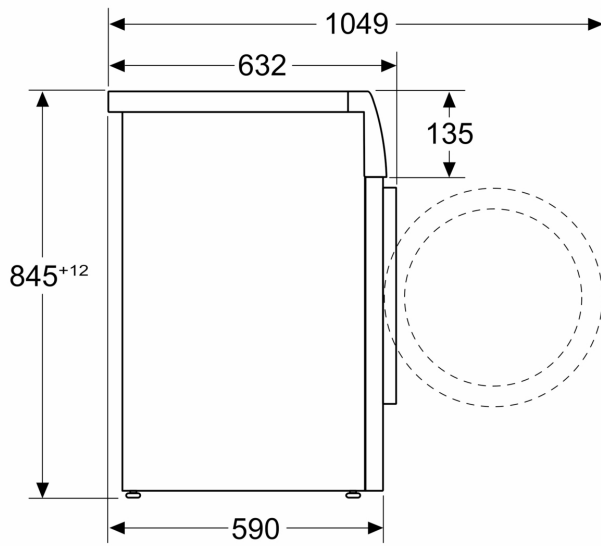

Technical Data

Energy Efficiency Class ¹ : A
Weighted energy consumption in kWh per 100 washing cycles of eco 40-60 programme: 49 kWh/100 cycles
Rated capacity, in kg, for the eco programme at full load (EU 2017/1369): 9.0 kg
The water consumption of the eco programme in liters per cycle:	46 l
Duration of eco 40-60 programme in hours and mins at rated capacity: 3:37 h
Spin-drying efficiency class of eco 40-60 programme: B
Airborne acoustical noise emission class: A
Airborne acoustical noise emissions : 72 dB(A) re 1pW
Built-in / Free-standing: Freestanding
Dimensions of the product: 845x598x590 mm
Net weight: 69.6 kg
Connection rating: 2300 W
Fuse protection: 10 A
Voltage: 220-240 V
Frequency: 50 Hz
Length electrical supply cord: 210 cm
Door hinge: Left
Wheels: No
EAN code: 4242005534333
Installation typology: Free-standing

Technical Information

- Stackable using a stacking kit attached to the tumble dryer.
- Slide-under installation
- Dimensions (H x W): 84.5 cm x 59.8 cm
- Appliance depth: 59.0 cm
- Appliance depth incl. door: 63.2 cm
- Appliance depth with open door: 104.9 cm

¹ Scale of Energy Efficiency Classes from A to G

² Energy consumption in kWh per 100 cycles (in programme Eco 40-60)

³ Weighted water consumption in litres per cycle (in programme Eco 40-60)

⁴ Duration of Eco 40-60 programme

**Series 4, Washing machine, front loader, 9 kg, max. 1400 rpm
WAN28255GB**

Measurements in mm

measurements in mm