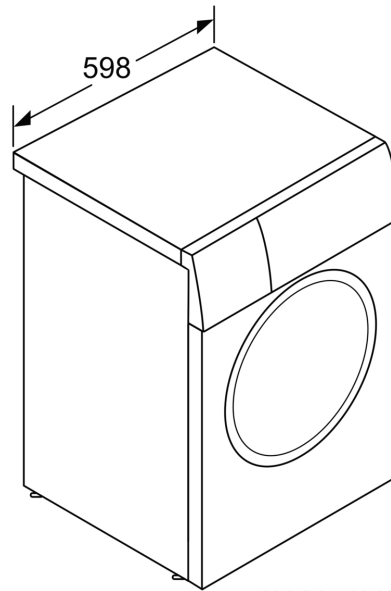

Technical Information

- Stackable using a stacking kit attached to the tumble dryer.
- Slide-under installation
- Dimensions (H x W): 84.5 cm x 59.8 cm
- Appliance depth: 59.0 cm
- Appliance depth incl. door: 63.2 cm
- Appliance depth with open door: 104.9 cm

**Series 4, Washing machine, front loader, 9 kg, max. 1400 rpm
WAN28255GB**

Measurements in mm

measurements in mm