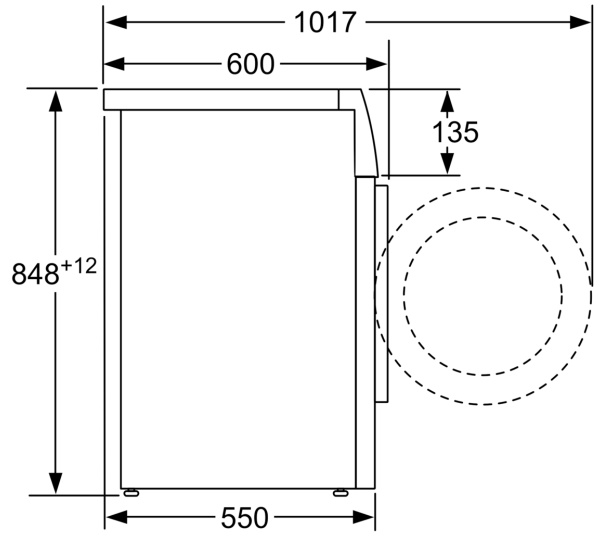

Technical Data

Maximum capacity in kg:	8.0 kg
Built-in / Free-standing:	Freestanding
Height of removable worktop:	-2 mm
Dimensions of the product:	848 x 598 x 550 mm
Net weight:	72.2 kg
Connection rating:	2300 W
Fuse protection:	10 A
Voltage:	220-240 V
Frequency:	50 Hz
Length electrical supply cord:	210.0 cm
Door hinge:	Left
Wheels:	No
EAN code:	4242002938226
Installation typology:	Free-standing

Technical Information

- Slide-under installation
- Dimensions (H X W X D): 84.8 x 59.8 x 60 cm
- Large white-black grey door with 180° opening and 30 cm porthole

**Series 4, Washing machine, front loader, 8 kg, 1400 rpm
WAN28200GB**

measurements in mm

measurements in mm