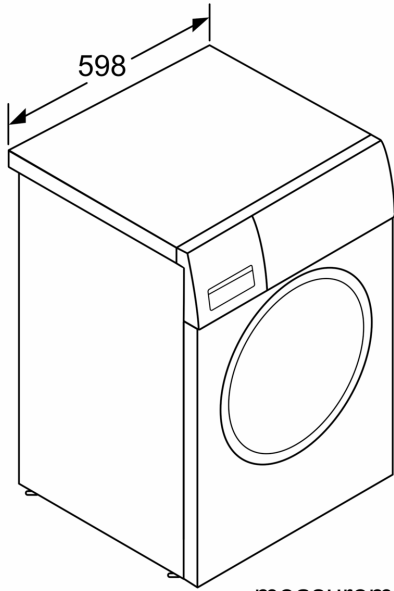

Technical Data

Maximum capacity in kg:	8.0 kg
Built-in / Free-standing:	Freestanding
Height of removable worktop:	-2 mm
Dimensions of the product:	848 x 598 x 550 mm
Net weight:	72.2 kg
Connection rating:	2300 W
Fuse protection:	10 A
Voltage:	220-240 V
Frequency:	50 Hz
Length electrical supply cord:	210.0 cm
Door hinge:	Left
Wheels:	No
EAN code:	4242002938226
Installation typology:	Free-standing

Technical Information

- Slide-under installation
- Dimensions (H X W X D): 84.8 x 59.8 x 60 cm
- Large white-black grey door with 180° opening and 30 cm porthole

**Series 4, Washing machine, front loader, 8 kg, 1400 rpm
WAN28200GB**