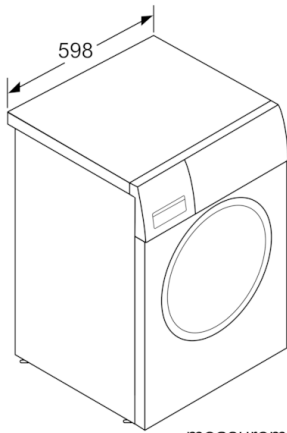

**Technical Data**

Construction type :	Free-standing
Height of removable worktop (mm) :	848
Dimensions of the product (mm) :	848 x 598 x 590
Net weight (kg) :	73.101
Connection rating (W) :	2300
Current (A) :	10
Voltage (V) :	220-240
Frequency (Hz) :	50
Approval certificates :	CE, VDE
Length of electrical supply cord (cm) :	160
Washing performance class :	A
Door hinge :	Left
Wheels :	No
EAN code :	4242002837260
Capacity cotton (kg) - NEW (2010/30/EC) :	8.0
Energy efficiency rating :	A+++
Energy consumption annual (kWh/annum) - NEW (2010/30/EC) :	196.00
:	0.12
:	1.49
Water consumption annual (l/annum) - NEW (2010/30/EC) :	11220
Spin drying performance class :	B
Maximum spin speed (rpm) - NEW (2010/30/EC) :	1191
Average washing time cotton 40C (partial load) - NEW (2010/30/EC) :	195
Average washing time cotton 60C (full load) (min) - NEW (2010/30/EC) :	215
Average washing time cotton 60C (partial load) - NEW (2010/30/EC) :	215
Noise level washing (dB(A) re 1 pW) :	56
Noise level spinning (dB(A) re 1 pW) :	75
Installation type :	Free-standing

### Technical Information

- Dimensions (H X W X D): 84.8 x 59.8 x 61.8 cm
- Slide-under installation
- Large white door with 165° opening and 30 cm porthole

**Serie | 4, Washing machine, front loader, 8  
kg, 1200 rpm  
WAK24260GB**