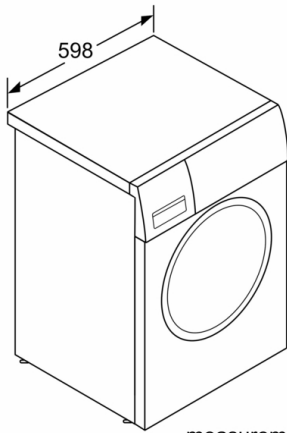

**Series 2, Washing machine, front loader, 7
kg, 1200 rpm
WAJ24006GB**

measurements in mm