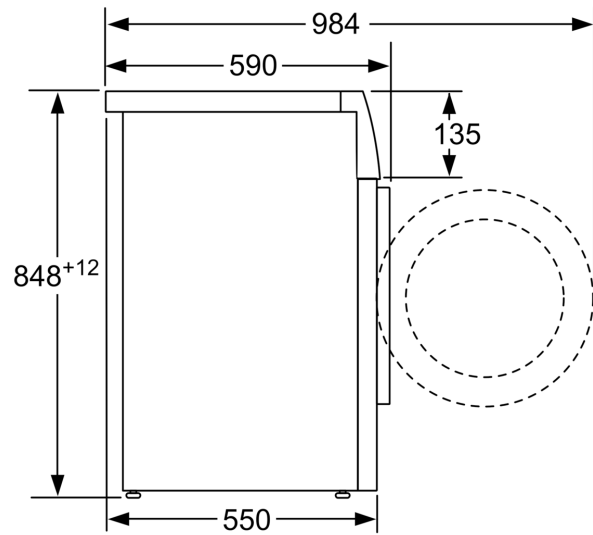

Technical Data

Maximum capacity in kg:	6.0 kg
Installation type:	Freestanding
Height of removable worktop:	0 mm
Dimensions of the product:	848 x 598 x 550 mm
Net weight:	67.7 kg
Connection rating:	2000 W
Fuse protection:	10 A
Voltage:	220-240 V
Frequency:	50 Hz
Length of electrical supply cord:	170.0 cm
Door hinge:	Left
Wheels:	No
EAN code:	4242002805511
Installation type:	Free-standing

- Safeguard monitoring system adjusts load distribution and programme settings to protect clothes
- Aqua Protection
- Automatic load adjustment system
- Foam detection system

Technical Information

- Dimensions (H X W X D): 84.8 x 59.8 x 59 cm
- Slide-under installation
- Large white door with 165° opening and 30 cm porthole

** Values are rounded.

**Series 2, Washing machine, front loader, 6 kg, 1400 rpm
WAB28162GB**

measurements in mm

measurements in mm