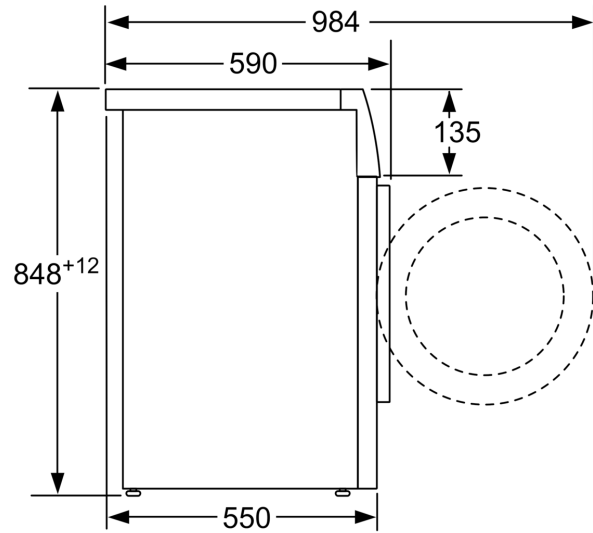

Technical Data

Maximum capacity in kg:	6.0 kg
Installation type:	Freestanding
Height of removable worktop:	0 mm
Dimensions of the product:	848 x 598 x 550 mm
Net weight:	67.4 kg
Connection rating:	2000 W
Fuse protection:	10 A
Voltage:	220-240 V
Frequency:	50 Hz
Length of electrical supply cord:	170.0 cm
Door hinge:	Left
Wheels:	No
EAN code:	4242002805405
Installation type:	Free-standing

- Safeguard monitoring system adjusts load distribution and programme settings to protect clothes
- Automatic load adjustment system
- Aqua Protection
- Foam detection system

Technical Information

- Dimensions (H X W X D): 84.8 x 59.8 x 59 cm
- Slide-under installation
- Large white door with 165° opening and 30 cm porthole

** Values are rounded.

**Series 2, Washing machine, front
loader, 6 kg, 1400 rpm
WAB28161GB**

measurements in mm

measurements in mm