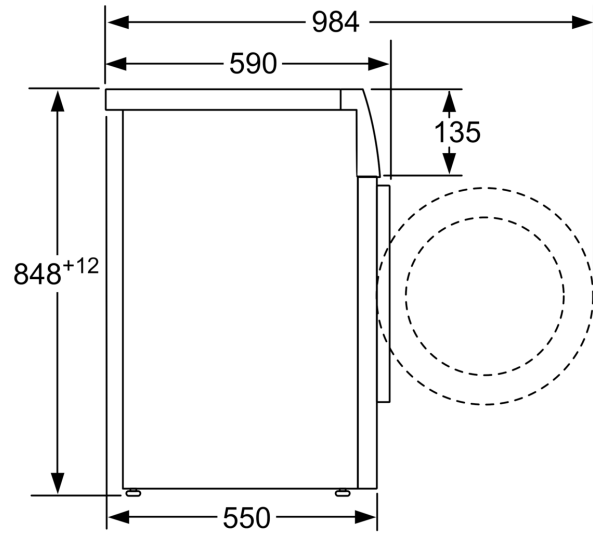

Technical Data

Maximum capacity in kg: 6.0 kg
 Installation type:Freestanding
 Height of removable worktop: 0 mm
 Dimensions of the product:848 x 598 x 550 mm
 Net weight: 65.6 kg
 Connection rating: 2000 W
 Fuse protection:10 A
 Voltage: 220-240 V
 Frequency: 50 Hz
 Length of electrical supply cord: 170.0 cm
 Door hinge: Left
 Wheels:No
 EAN code:4242002805399
 Installation type:Free-standing

- Safeguard monitoring system adjusts load distribution and programme settings to protect clothes
- Automatic load adjustment system
- Foam detection system

Technical Information

- Dimensions (H X W X D): 84.8 x 59.8 x 59 cm
- Slide-under installation
- Large white door with 165° opening and 30 cm porthole

** Values are rounded.

**Series 2, Washing machine, front
loader, 6 kg, 1200 rpm
WAB24161GB**

measurements in mm

measurements in mm