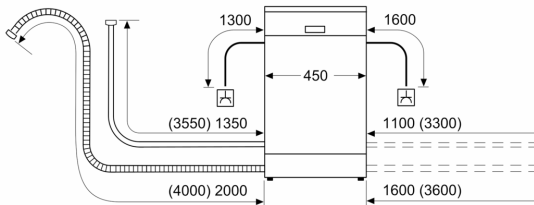

Technical Data

Energy Efficiency Class:	E
Energy Consumption for 100 cycles Eco Programme:	76 kWh
Maximum number of place settings:	10
The water consumption of the eco programme in liters per cycle: 9.5 l	
Programme duration:	3:40 h
Airborne acoustical noise emissions :	44 dB(A) re 1 pW
Airborne acoustical noise emission class:	B
Built-in / Free-standing:	Freestanding
Height of removable worktop:	30 mm
Dimensions of the product (HxWxD):	845 x 450 x 600 mm
Depth with open door 90 degree:	1155 mm
Adjustable feet:	Yes - all
Maximum adjustability feet:	20 mm
Adjustable plinth:	No
Net weight:	40.2 kg
Gross weight:	41.5 kg
Connection rating:	2400 W
Fuse protection:	10 A
Voltage:	220-240 V
Frequency:	50; 60 Hz
Length electrical supply cord:	175.0 cm
Plug type:	GB plug
Length inlet hose:	165 cm
Length outlet hose:	205 cm
EAN code:	4242005468591
Installation typology:	Free-standing with built under possibility

Design features

- Time delay (3, 6 or 24 hours)
- Remaining programme time indicator (min)
- DuoPower spray arm in upper basket
- Self-cleaning filter system with 3 piece corrugated filter
- Leak protection system
- Tamperproof controls
- Stainless steel interior
- Dimensions (HxWxD): 84.5 x 45 x 60cm

¹ Scale of Energy Efficiency Classes from A to G

² Energy consumption in kWh per 100 cycles (in programme Eco 50 °C)

³ Water consumption in litres per cycle (in programme Eco 50 °C)

⁴ Duration of programme Eco 50 °C

**Series 4, Free-standing dishwasher,
45 cm, White
SPS4HMW49G**

measurements in mm

⌚ socket
() values with extension kit