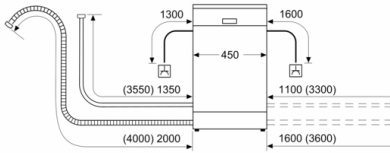

Design features

- Time delay (3, 6 or 24 hours)
- DuoPower spray arm in upper basket
- Self-cleaning filter system with 3 piece corrugated filter
- Leak protection system
- Tamperproof controls
- Large item spray head
- Stainless steel interior
- Dimensions (HxWxD): 84.5 x 45 x 60cm

¹ Scale of Energy Efficiency Classes from A to G

² Energy consumption in kWh per 100 cycles (in programme Eco 50 °C)

³ Water consumption in litres per cycle (in programme Eco 50 °C)

⁴ Duration of programme Eco 50 °C

**Serie | 4, Free-standing dishwasher, 45 cm,
White
SPS4HKW45G**

measurements in mm

socket
() values with extension kit