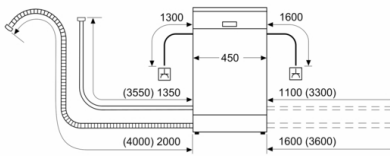

**Serie | 4, Free-standing dishwasher, 45 cm,
Stainless steel, lacquered
SPS4HKI45G**

measurements in mm

⏏ socket
( ) values with extension kit