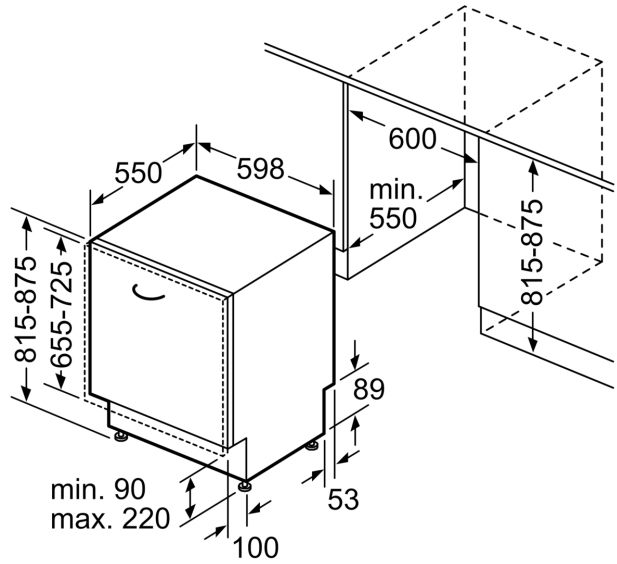

Technical Data

Energy Efficiency Class:	B
Energy Consumption for 100 cycles Eco Programme:	65 kWh
Maximum number of place settings:	14
The water consumption of the eco programme in liters per cycle: 9.0 l	
Programme duration:	3:35 h
Airborne acoustical noise emissions :	40 dB(A) re 1 pW
Airborne acoustical noise emission class:	B
Built-in / Free-standing:	Built-in
Height of removable worktop:	0 mm
Dimensions of the product (HxWxD):	815 x 598 x 550 mm
Min. required niche size for installation (HxWxD):	815-875 x 600 x 550 mm
Depth with open door 90 degree:	1150 mm
Adjustable feet:	Yes - all from front
Maximum adjustability feet:	60 mm
Adjustable plinth:	Both horizontal and vertical
Net weight:	45.2 kg
Gross weight:	47.0 kg
Connection rating:	2400 W
Fuse protection:	10 A
Voltage:	220-240 V
Frequency:	50; 60 Hz
Length electrical supply cord:	175.0 cm
Plug type:	GB plug
Length inlet hose:	165 cm
Length outlet hose:	190 cm
EAN code:	4242005470624
Installation typology:	Integrated

Design features

- Push button top edge controls
- TimeLight - Light projection on the floor
- Time delay (3, 6 or 24 hours)
- Acoustic end of cycle indicator
- AquaStop: Bosch's warranty in case of water damage - for the lifetime of the appliance. Please find warranty terms under <https://www.bosch-home.co.uk/customer-service/care-protection-and-parts/additional-warranties>
- Self-cleaning filter system with 3 piece corrugated filter
- steam protection plate
- Stainless steel interior
- Dimensions (HxWxD): 81.5 x 59.8 x 55cm

**Series 6, Fully-integrated
dishwasher, 60 cm
SMV6ZCX10G**

measurements in mm

⏏ socket
() values with extension kit

measurements in mm