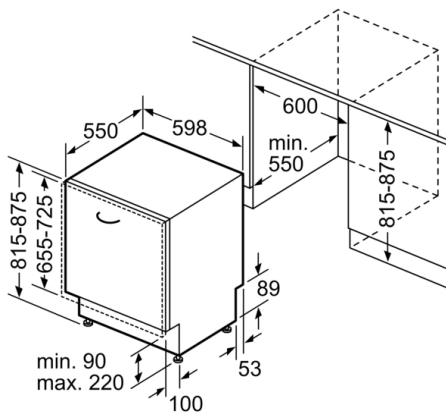

Required niche size for installation (HxWxD): 815-875 x 600 x 550 mm

Approval certificates: CE, VDE

Depth with open door 90 degree: 1150 mm

Adjustable feet: Yes - all from front

Maximum adjustability feet: 20 mm

Adjustable plinth: both horizontal and vertical

Net weight: 35.3 kg

Gross weight: 37.8 kg

Connection rating: 2400 W

Fuse protection: 10 A

Voltage: 220-240 V

Frequency: 50; 60 Hz

Length of electrical supply cord: 175 cm

Flexible design elements

- VarioFlex baskets
- VarioDrawer - loading of cutlery on 3rd level
- 3 stage Rackmatic height-adjustable top basket
- Low friction wheels on bottom basket
- Rack Stopper to prevent derailing of bottom basket
- 2 foldable plate racks in top basket
- 4 foldable plate racks in bottom basket
- Upper rack cup shelf

**Serie | 4, Fully-integrated dishwasher, 60 cm
SMV4HVX46G**

measurements in mm