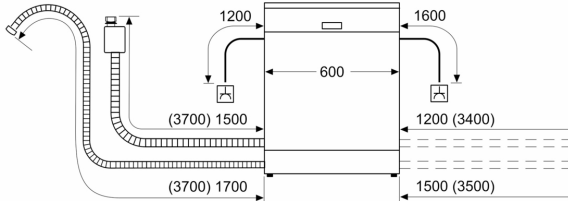

#### Design features

- Push button top edge controls
- InfoLight (Red) - Light projection on the floor
- Time delay (3, 6 or 24 hours)
- Acoustic end of cycle indicator, Time remaining indicator (min), water inlet indicator
- AquaStop: Bosch's warranty in case of water damage - for the lifetime of the appliance. Please find warranty terms under <https://www.bosch-home.co.uk/customer-service/care-protection-and-parts/additional-warranties>
- Self-cleaning filter system with 3 piece corrugated filter
- Large item spray head, incl. Steam protection for worktop
- Stainless steel/Polinox interior
- Dimensions (HxWxD): 81.5 x 59.8 x 55cm

**Series 4, Fully-integrated  
dishwasher, 60 cm  
SMV4HVX38G**

measurements in mm

⏏ socket  
( ) values with extension kit

measurements in mm