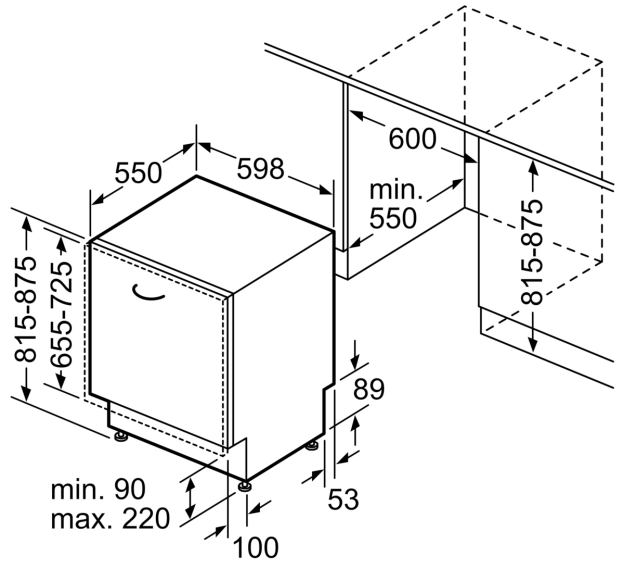

#### Design features

- Push button top edge controls
- InfoLight (Red) - Light projection on the floor
- Time delay (3, 6 or 24 hours)
- Acoustic end of cycle indicator, Time remaining indicator (min), water inlet indicator
- AquaStop: Bosch's warranty in case of water damage - for the lifetime of the appliance. Please find warranty terms under <https://www.bosch-home.co.uk/customer-service/care-protection-and-parts/additional-warranties>
- Self-cleaning filter system with 3 piece corrugated filter
- Large item spray head, incl. Steam protection for worktop
- Stainless steel/Polinox interior
- Dimensions (HxWxD): 81.5 x 59.8 x 55cm

**Series 4, Fully-integrated  
dishwasher, 60 cm  
SMV4HVX38G**

measurements in mm

⏏ socket  
( ) values with extension kit

measurements in mm