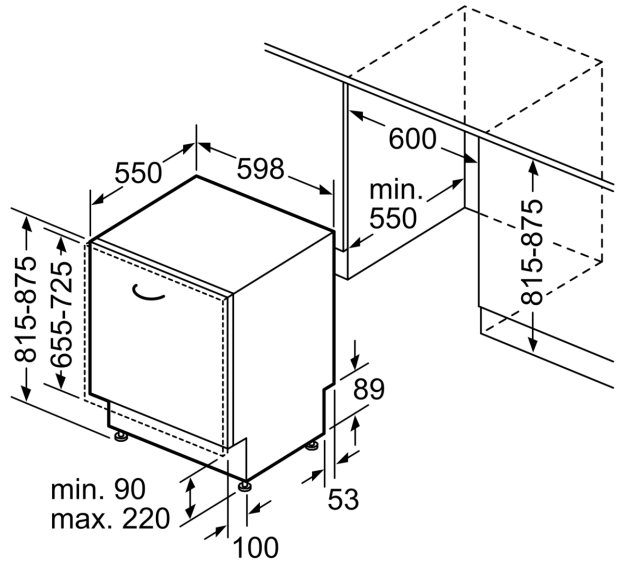

#### Design features

- Push button top edge controls
- InfoLight (Red) - Light projection on the floor
- Time delay (3, 6 or 24 hours)
- Acoustic end of cycle indicator
- AquaStop: Bosch's warranty in case of water damage - for the lifetime of the appliance. Please find warranty terms under <https://www.bosch-home.co.uk/customer-service/care-protection-and-parts/additional-warranties>
- Self-cleaning filter system with 3 piece corrugated filter
- steam protection plate
- Stainless steel/Polinox interior
- Dimensions (HxWxD): 81.5 x 59.8 x 55cm

**Series 4, Fully-integrated  
dishwasher, 60 cm  
SMV4HVX00G**

measurements in mm

⌚ socket  
( ) values with extension kit

measurements in mm