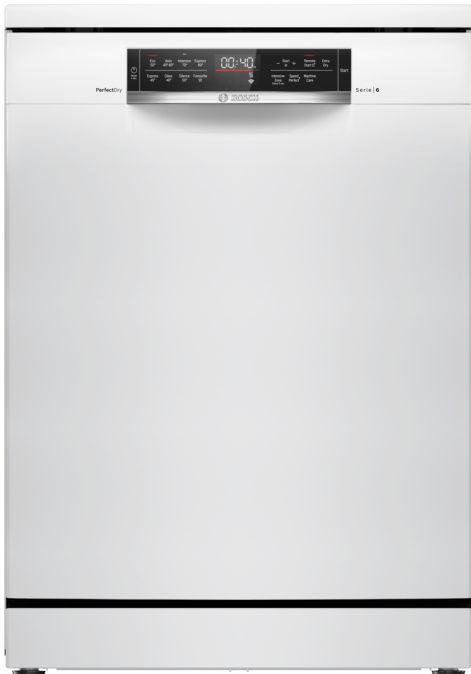

**Series 6, Free-standing dishwasher,  
60 cm, White  
SMS6ZDW48G**

**PerfectDry dishwashers provide best drying results in an energy efficient way and with the Extra Space 3rd Basket all your difficult to place items can be loaded.**

- **Home Connect:** home appliances with smart connectivity for an easier everyday life.
- **PerfectDry:** perfect drying results with low energy consumption, even for hard-to-dry items.
- **Extra Space 3rd Basket:** extra cutlery drawer for more loading options.
- **Extra Clean Zone:** extra cleaning for items in your top basket.
- **Max Flex baskets:** flexible and stable loading for your dishes, with superior sliding performance.

## Series 6, Free-standing dishwasher, 60 cm, White SMS6ZDW48G

**PerfectDry dishwashers provide best drying results in an energy efficient way and with the Extra Space 3rd Basket all your difficult to place items can be loaded.**