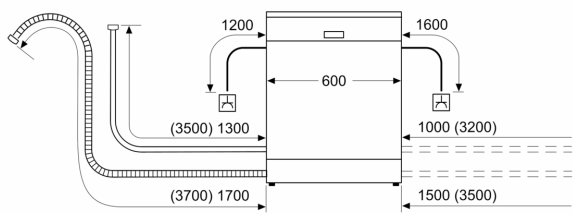

# Series 6, Free-standing dishwasher, 60 cm, White SMS6ZCW10G

measurements in mm

⏏ socket  
( ) values with extension kit