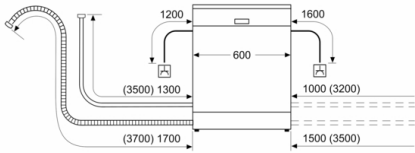

#### Design features

- Time delay (3, 6 or 24 hours)
- Remaining programme time indicator (min)
- Leak protection system
- Tamperproof controls
- Self-cleaning filter system with 3 piece corrugated filter
- Large item spray head
- Stainless steel interior
- Dimensions (HxWxD): 84.5 x 60 x 60cm

<sup>1</sup> Scale of Energy Efficiency Classes from A to G

<sup>2</sup> Energy consumption in kWh per 100 cycles (in programme Eco 50 °C)

<sup>3</sup> Water consumption in litres per cycle (in programme Eco 50 °C)

<sup>4</sup> Duration of programme Eco 50 °C

**Serie | 6, Free-standing dishwasher, 60 cm,  
White  
SMS6ZCW00G**

measurements in mm

socket  
( ) values with extension kit