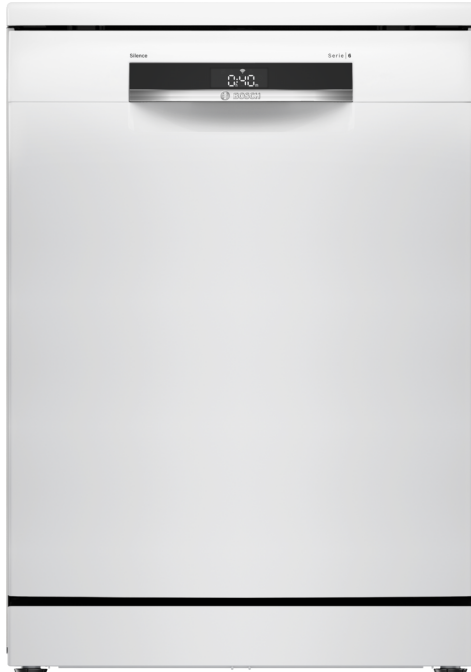

**Series 6, Free-standing dishwasher,  
60 cm, White  
SMS6EDW02G**

- SGZ0IC00 Small Item Clip for upper rack
- SGZ1010 inlet and outlet hose extension
- SMZ2014 Rack insert for stemware dishwasher
- SMZ5001 Baby care kit
- SMZ5002 Silver polishing cassette
- SMZ5300 GlassSecure Tray

**Better drying results and comfortable  
loading for all your difficult to place items  
with the Extra Space 3rd Basket.**

- **Home Connect:** home appliances with smart connectivity for an easier everyday life.
- **EfficientDry:** improved drying performance by automatic door opening.
- **Extra Space 3rd Basket:** extra cutlery drawer for more loading options.
- **Extra Clean Zone:** extra cleaning for items in your top basket.
- **Favourite function:** personalized function by just one touch.

## Series 6, Free-standing dishwasher, 60 cm, White SMS6EDW02G