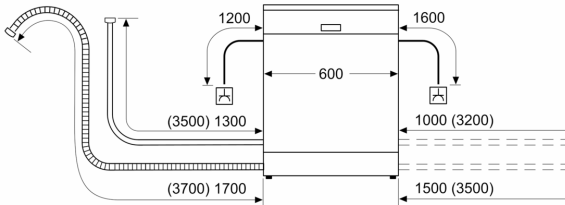

#### Flexible design elements

- Max Flex baskets Basket system with red coloured touchpoints
- Extra Space 3rd Basket
- 2 stage Rackmatic height-adjustable top basket
- Smooth running wheels on upper basket
- Low friction wheels on bottom basket
- Anti-slip protection strips in upper basket
- Rack Stopper to prevent derailing of bottom basket
- 2 foldable plate racks in top basket
- 6 foldable plate racks in bottom basket
- Removable knife shelf in 3rd basket
- Moveable cutlery basket in lower rack
- Upper rack cup shelf
- Lower rack cup shelf

**Series 6, Free-standing dishwasher,  
60 cm, White  
SMS6EDW02G**

measurements in mm

⌚ socket  
( ) values with extension kit