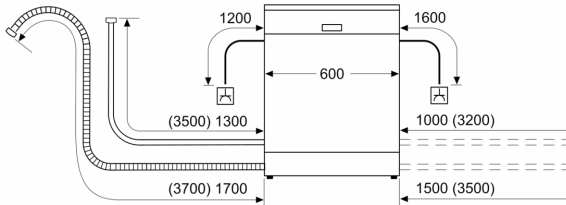

Technical Data

Energy Efficiency Class:D
 Energy Consumption for 100 cycles Eco Programme: 84 kWh
 Maximum number of place settings: 13
 The water consumption of the eco programme in liters per cycle: 9.5 l
 Programme duration: 4:55 h
 Airborne acoustical noise emissions :44 dB(A) re 1 pW
 Airborne acoustical noise emission class:B
 Built-in / Free-standing: Freestanding
 Height of removable worktop: 30 mm
 Dimensions of the product (HxWxD):845 x 600 x 600 mm
 Depth with open door 90 degree: 1155 mm
 Adjustable feet: Yes - all
 Maximum adjustability feet: 20 mm
 Adjustable plinth: No
 Net weight:46.4 kg
 Gross weight: 48.0 kg
 Connection rating: 2400 W
 Fuse protection: 10 A
 Voltage: 220-240 V
 Frequency: 50; 60 Hz
 Length electrical supply cord: 175.0 cm
 Plug type: GB plug
 Length inlet hose: 165 cm
 Length outlet hose: 190 cm
 EAN code:4242005353750
 Installation typology:Free-standing with built under possibility

Design features

- Time delay (3, 6 or 24 hours)
- Remaining programme time indicator (min)
- Leak protection system
- Tamperproof controls
- Self-cleaning filter system with 3 piece corrugated filter
- Large item spray head
- Stainless steel interior
- Dimensions (HxWxD): 84.5 x 60 x 60cm

¹ Scale of Energy Efficiency Classes from A to G

² Energy consumption in kWh per 100 cycles (in programme Eco 50 °C)

³ Water consumption in litres per cycle (in programme Eco 50 °C)

⁴ Duration of programme Eco 50 °C

**Series 4, Free-standing dishwasher,
60 cm, White
SMS4HKW00G**

measurements in mm

⏏ socket
() values with extension kit