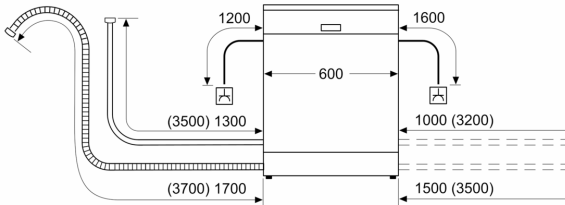

Technical Data

Energy Efficiency Class: B
 Energy Consumption for 100 cycles Eco Programme: 65 kWh
 Maximum number of place settings: 14
 The water consumption of the eco programme in liters per cycle: 9.0 l
 Programme duration: 3:35 h
 Airborne acoustical noise emissions : 42 dB(A) re 1 pW
 Airborne acoustical noise emission class: B
 Built-in / Free-standing: Freestanding
 Height of removable worktop: 30 mm
 Dimensions of the product (HxWxD): 845 x 600 x 600 mm
 Depth with open door 90 degree: 1155 mm
 Adjustable feet: Yes - all
 Maximum adjustability feet: 20 mm
 Adjustable plinth: No
 Net weight: 51.5 kg
 Gross weight: 53.0 kg
 Connection rating: 2400 W
 Fuse protection: 10 A
 Voltage: 220-240 V
 Frequency: 50; 60 Hz
 Length electrical supply cord: 175.0 cm
 Plug type: GB plug
 Length inlet hose: 165 cm
 Length outlet hose: 190 cm
 EAN code: 4242005470587
 Installation typology: Free-standing with built under possibility

Design features

- Time delay (3, 6 or 24 hours)
- Remaining programme time indicator (min)
- Leak protection system
- Tamperproof controls
- Self-cleaning filter system with 3 piece corrugated filter
- Stainless steel interior
- Dimensions (HxWxD): 84.5 x 60 x 60cm

¹ Scale of Energy Efficiency Classes from A to G

² Energy consumption in kWh per 100 cycles (in programme Eco 50

°C)

³ Water consumption in litres per cycle (in programme Eco 50 °C)

⁴ Duration of programme Eco 50 °C

**Series 4, Free-standing dishwasher,
60 cm, White
SMS4EMW06G**

measurements in mm

⌚ socket
() values with extension kit